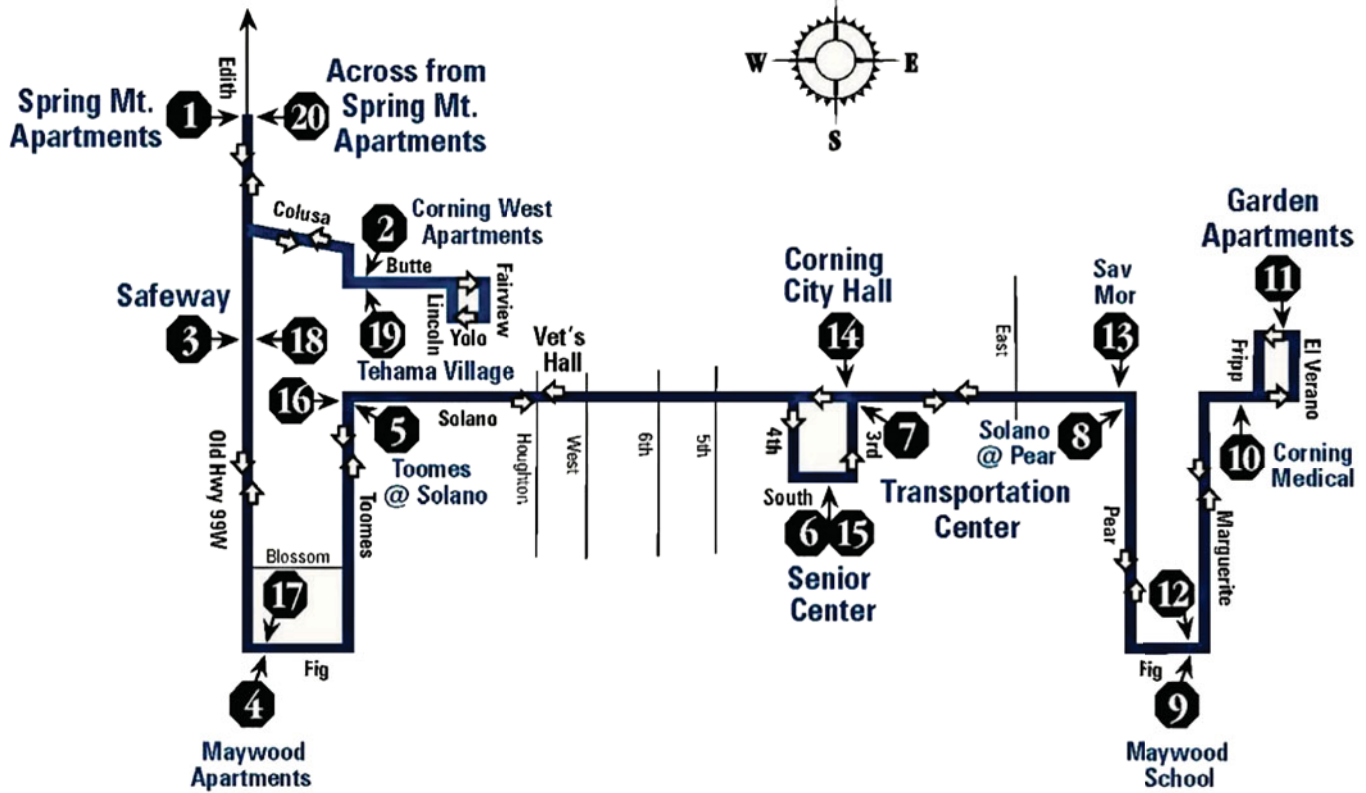

# Route 5

## City - Corning Downtown Area

E-3 Express Service 99: Red Bluff, Los Molinos Tehama and Corning. (page 14)

E-5 Express Service: Corning, Gerber and Red Bluff. (page 16)

### Corning

Spring Mt. Apts.	Safeway	Senior Center	Transport. Center	Garden Apartments	Corning City Hall	Senior Center	Across Safeway	Across Spring Mt.
<b>1</b>	⇒ <b>3</b>	⇒ <b>6</b>	⇒ <b>7</b>	⇒ <b>11</b>	⇒ <b>14</b>	⇒ <b>15</b>	⇒ <b>18</b>	⇒ <b>20</b>
7:50 A.M.	7:55	8:03	8:08	8:18	8:27	8:29	8:39	8:49
8:50	8:55	9:03	9:08	9:18	9:27	9:29	9:39	9:49
10:50	10:55	11:03	11:08	11:18	11:27	11:29	11:39	11:49
12:20 P.M.	12:25	12:33	12:38	12:48	12:57	12:59	1:09	1:19