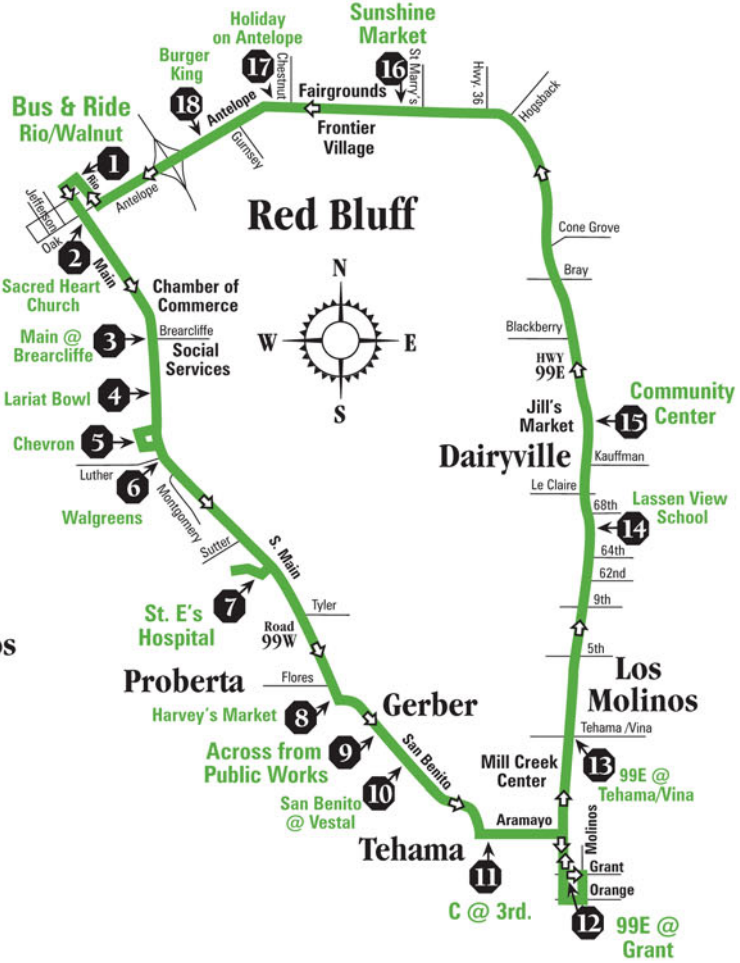

# 99 Express (A.M./P.M.)

**No Route Deviations on Express Route**

# Route 3 (A.M.)

Regional - Los Molinos/99 Loop Area (counter-clockwise)

# 99 Express (A.M./P.M.)

Bus & Ride Rio/Walnut	Harvey's Market		99 @ Grant	Tehama Museum	Gerber Public Works	Social Services	Bus & Ride Rio/Walnut
1	6	⇒	11	12	14	18	1
6:00 A.M.	6:20		7:24	7:29	7:40	7:50	8:00
3:25 P.M.	3:50		4:49	4:54	5:05	5:15	5:25

# Route 3 (A.M.)

Bus & Ride Rio/Walnut	Red Bluff St. E's Hosp.	Across from Public Works	Tehama C @ 3rd	99E @ Grant	Dairyville Comm. Center	R.B. Sunshine Market	Bus & Ride Rio/Walnut
1	7	⇒	11	12	15	16	1
6:20 A.M.	6:32	6:40	6:46	6:50	7:04	7:12	7:30
7:30	7:42	7:50	7:56	8:00	8:14	8:22	8:40
8:40	8:52	9:00	9:06	9:10	9:24	9:32	9:50
9:50	10:02	10:10	10:16	10:20	10:34	10:42	11:00
11:00	11:12	11:20	11:26	11:30	11:44	11:52	12:10 P.M.