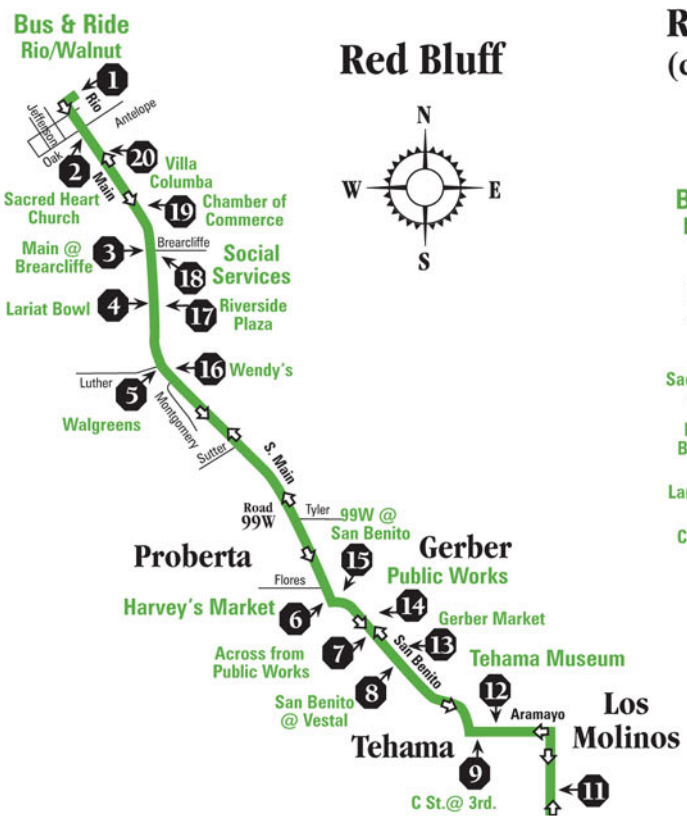

# 99 Express (A.M./P.M.)

**No Route Deviations on Express Route**

# Route 3 (A.M.)

Regional - Los Molinos/99 Loop Area (counter-clockwise)

# 99 Express (A.M./P.M.)

Bus & Ride Rio/Walnut	Harvey's Market		99 @ Grant	Tehama Museum	Gerber Public Works	Social Services	Bus & Ride Rio/Walnut
1	6	⇒	11	12	14	18	1
6:00 A.M.	6:20		7:24	7:29	7:40	7:50	8:00
3:25 P.M.	3:50		4:49	4:54	5:05	5:15	5:25

# Route 3 (A.M.)

Bus & Ride Rio/Walnut	Red Bluff St. E's Hosp.	Across from Public Works	Tehama C @ 3rd	99E @ Grant	Dairyville Comm. Center	R.B. Sunshine Market	Bus & Ride Rio/Walnut
1	7	⇒	11	12	15	16	1
6:20 A.M.	6:32	6:40	6:46	6:50	7:04	7:12	7:30
7:30	7:42	7:50	7:56	8:00	8:14	8:22	8:40
8:40	8:52	9:00	9:06	9:10	9:24	9:32	9:50
9:50	10:02	10:10	10:16	10:20	10:34	10:42	11:00
11:00	11:12	11:20	11:26	11:30	11:44	11:52	12:10 P.M.