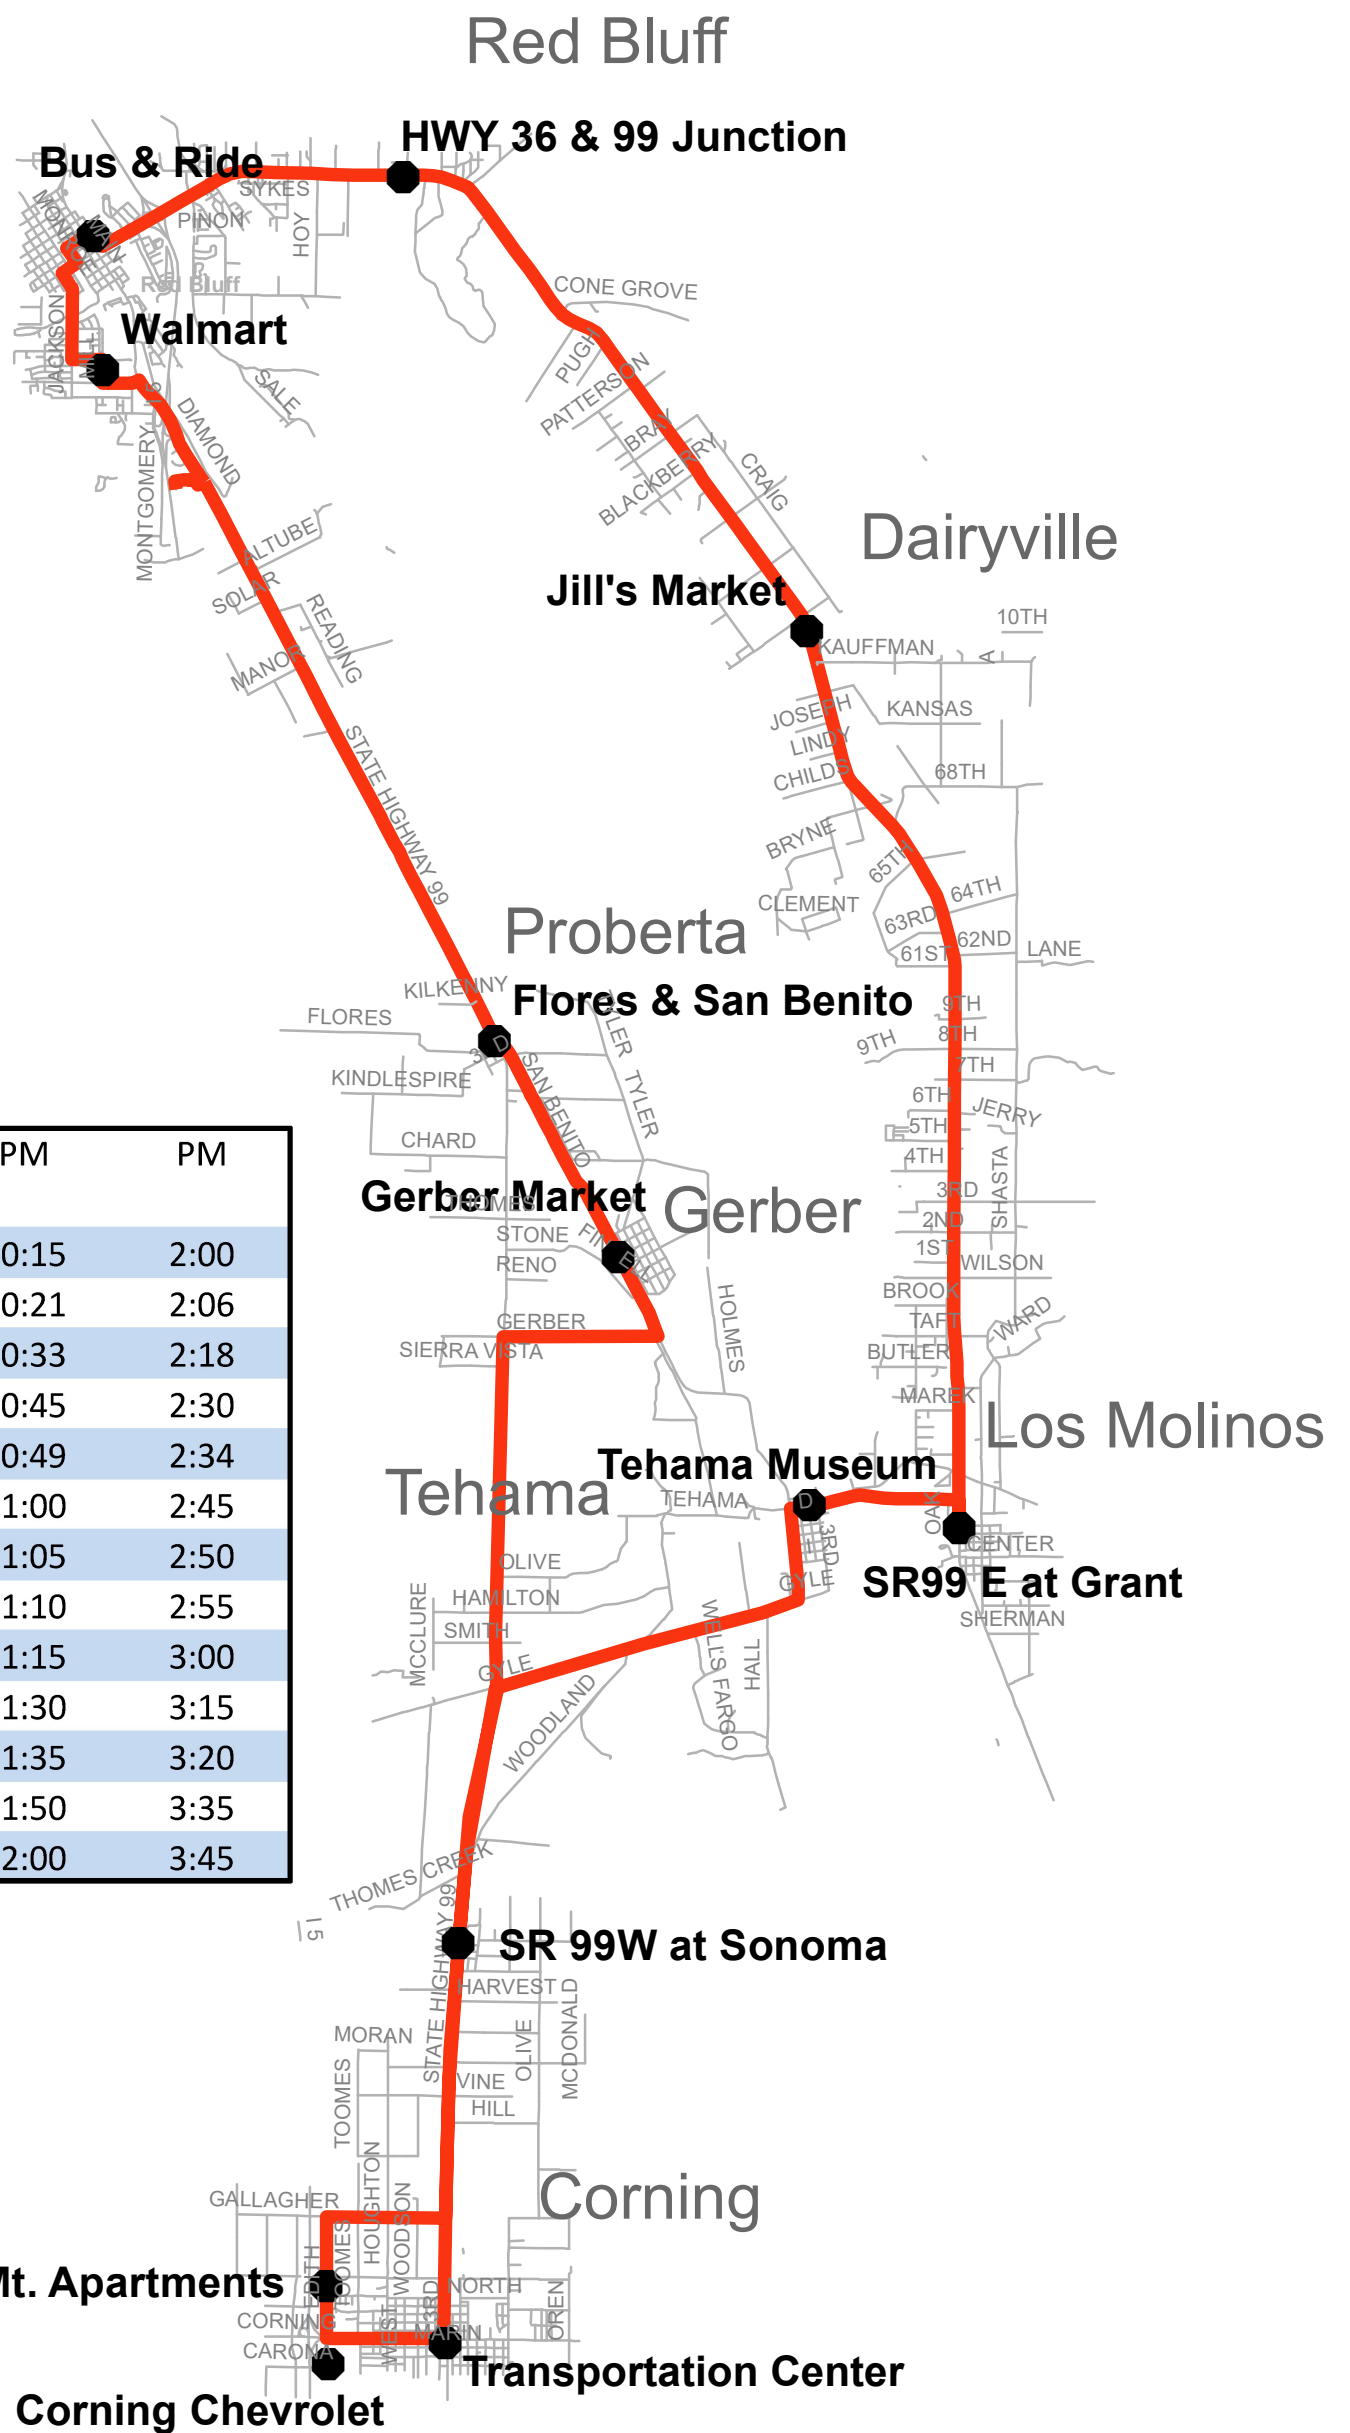

Saturday Route 6

Regional - Red Bluff,
Los Molinos, Tehama,
Corning, Gerber

Saturday Service Route 6	AM	PM	PM
Rio & Walnut - Bus & Ride	8:30	10:15	2:00
HWY 36 & 99	8:36	10:21	2:06
Jill's Market - Dairyville	8:48	10:33	2:18
SR 99 & Grant	9:00	10:45	2:30
Tehama Museum	9:04	10:49	2:34
99W & Sonoma	9:15	11:00	2:45
Spring Mt. Apts	9:20	11:05	2:50
Corning Chevrolet	9:25	11:10	2:55
Transportation Center	9:30	11:15	3:00
Gerber Market	9:45	11:30	3:15
Proberta	9:50	11:35	3:20
WalMart	10:05	11:50	3:35
Rio & Walnut - Bus & Ride	10:15	12:00	3:45

Exact Change is Required for Fares and Passes.
Buy a Pass from your Driver.
Drivers Do Not Carry Change.
For Additional Information Please Call (530) 385- 2877