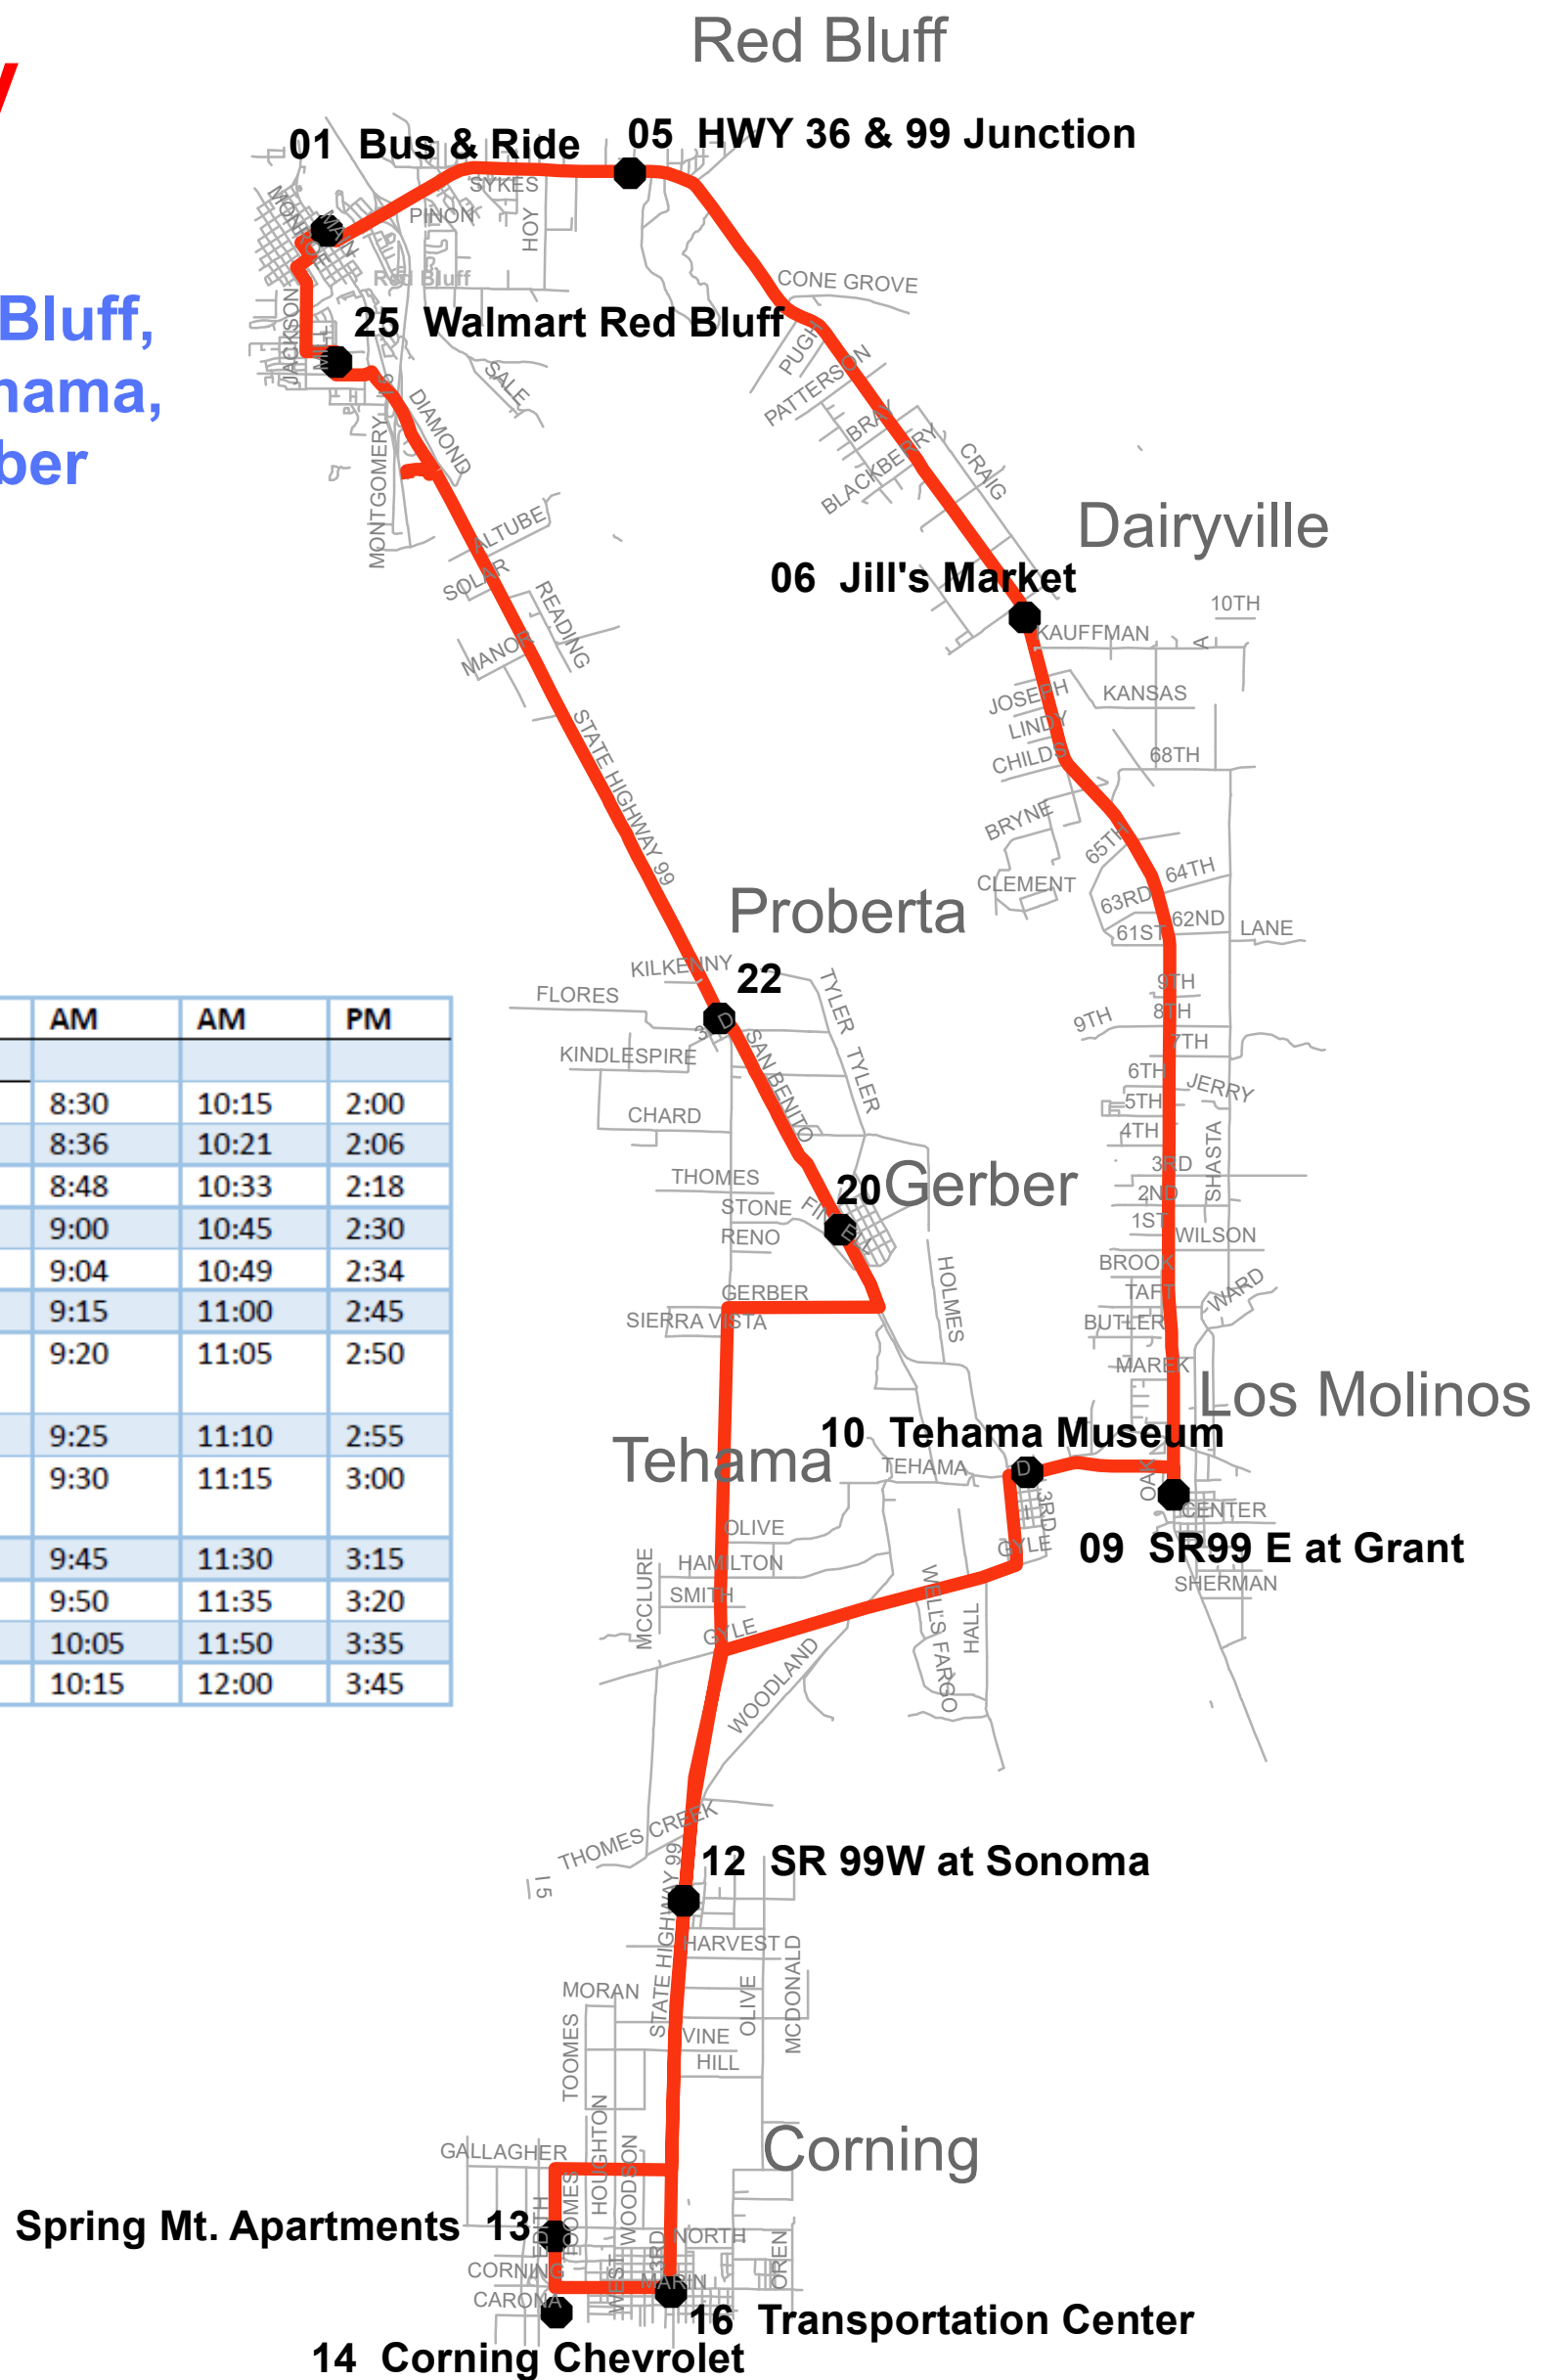

Saturday Route 1

City - Red Bluff - So. Main/ Walnut Area

Bus Stop Location	AM	PM	PM
Saturday Service Route 1			
1-Bus & Ride Rio/Walnut	10:00	12:00	2:00
9-St. E's Hospital	10:15	12:15	2:15
12-Social Services	10:19	12:19	2:19
14-Villa Columbia	10:22	12:22	2:22
15-Bus & Ride Rio/Walnut	10:30	12:30	2:30
18-Tehama Co. Health Center	10:34	12:34	2:34
21-Sacred Heart School	10:46	12:46	2:46
23-Main @ Union	10:49	12:49	2:49
1-Bus & Ride Rio/Walnut	10:55	12:55	2:55

Bus Stop Location	AM	PM	PM	PM
Saturday Service Route 2				
1-Bus & Ride Rio/Walnut	9:00	11:00	1:00	3:00
3-Red Bluff Apartments	9:05	11:05	1:05	3:02
6-Sunshine Market	9:12	11:12	1:12	3:10
10-East St. @ Belle Mill	9:18	11:18	1:18	3:22
11-Bus & Ride Rio/Walnut	9:30	11:30	1:30	3:25
13-Main @ Brearcliffe	9:32	11:32	1:32	**
18-Community Sr. Center	9:40	11:40	1:40	**
23-Red Bluff City Hall	9:52	11:52	1:52	**
1-Bus & Ride Rio/Walnut	9:55	11:55	1:55	**

Exact Change is Required for Fares and Passes.
Buy a Pass from your Driver.
Drivers Do Not Carry Change.
For Additional Information Please Call (530) 385- 2877

Saturday Route 6

Regional - Red Bluff,
Los Molinos, Tehama,
Corning, Gerber

Bus Stop Location	AM	AM	PM
Saturday Service Route 6			
1-Rio & Walnut-Bus & Ride	8:30	10:15	2:00
5-HWY 36 & 99 Junction	8:36	10:21	2:06
6-Jill's Market-Dairyville	8:48	10:33	2:18
9-SR 99E @ Grant-Los Molinos	9:00	10:45	2:30
10-Tehama Museum	9:04	10:49	2:34
12-99W @ Sonoma-Richfield	9:15	11:00	2:45
13-Spring Mountain Apts-Corning	9:20	11:05	2:50
14-Corning Chevrolet	9:25	11:10	2:55
16-Corning Transportation Center	9:30	11:15	3:00
20-Gerber Market	9:45	11:30	3:15
22-Proberta	9:50	11:35	3:20
25-Walmart-Red Bluff	10:05	11:50	3:35
1-Rio & Walnut	10:15	12:00	3:45