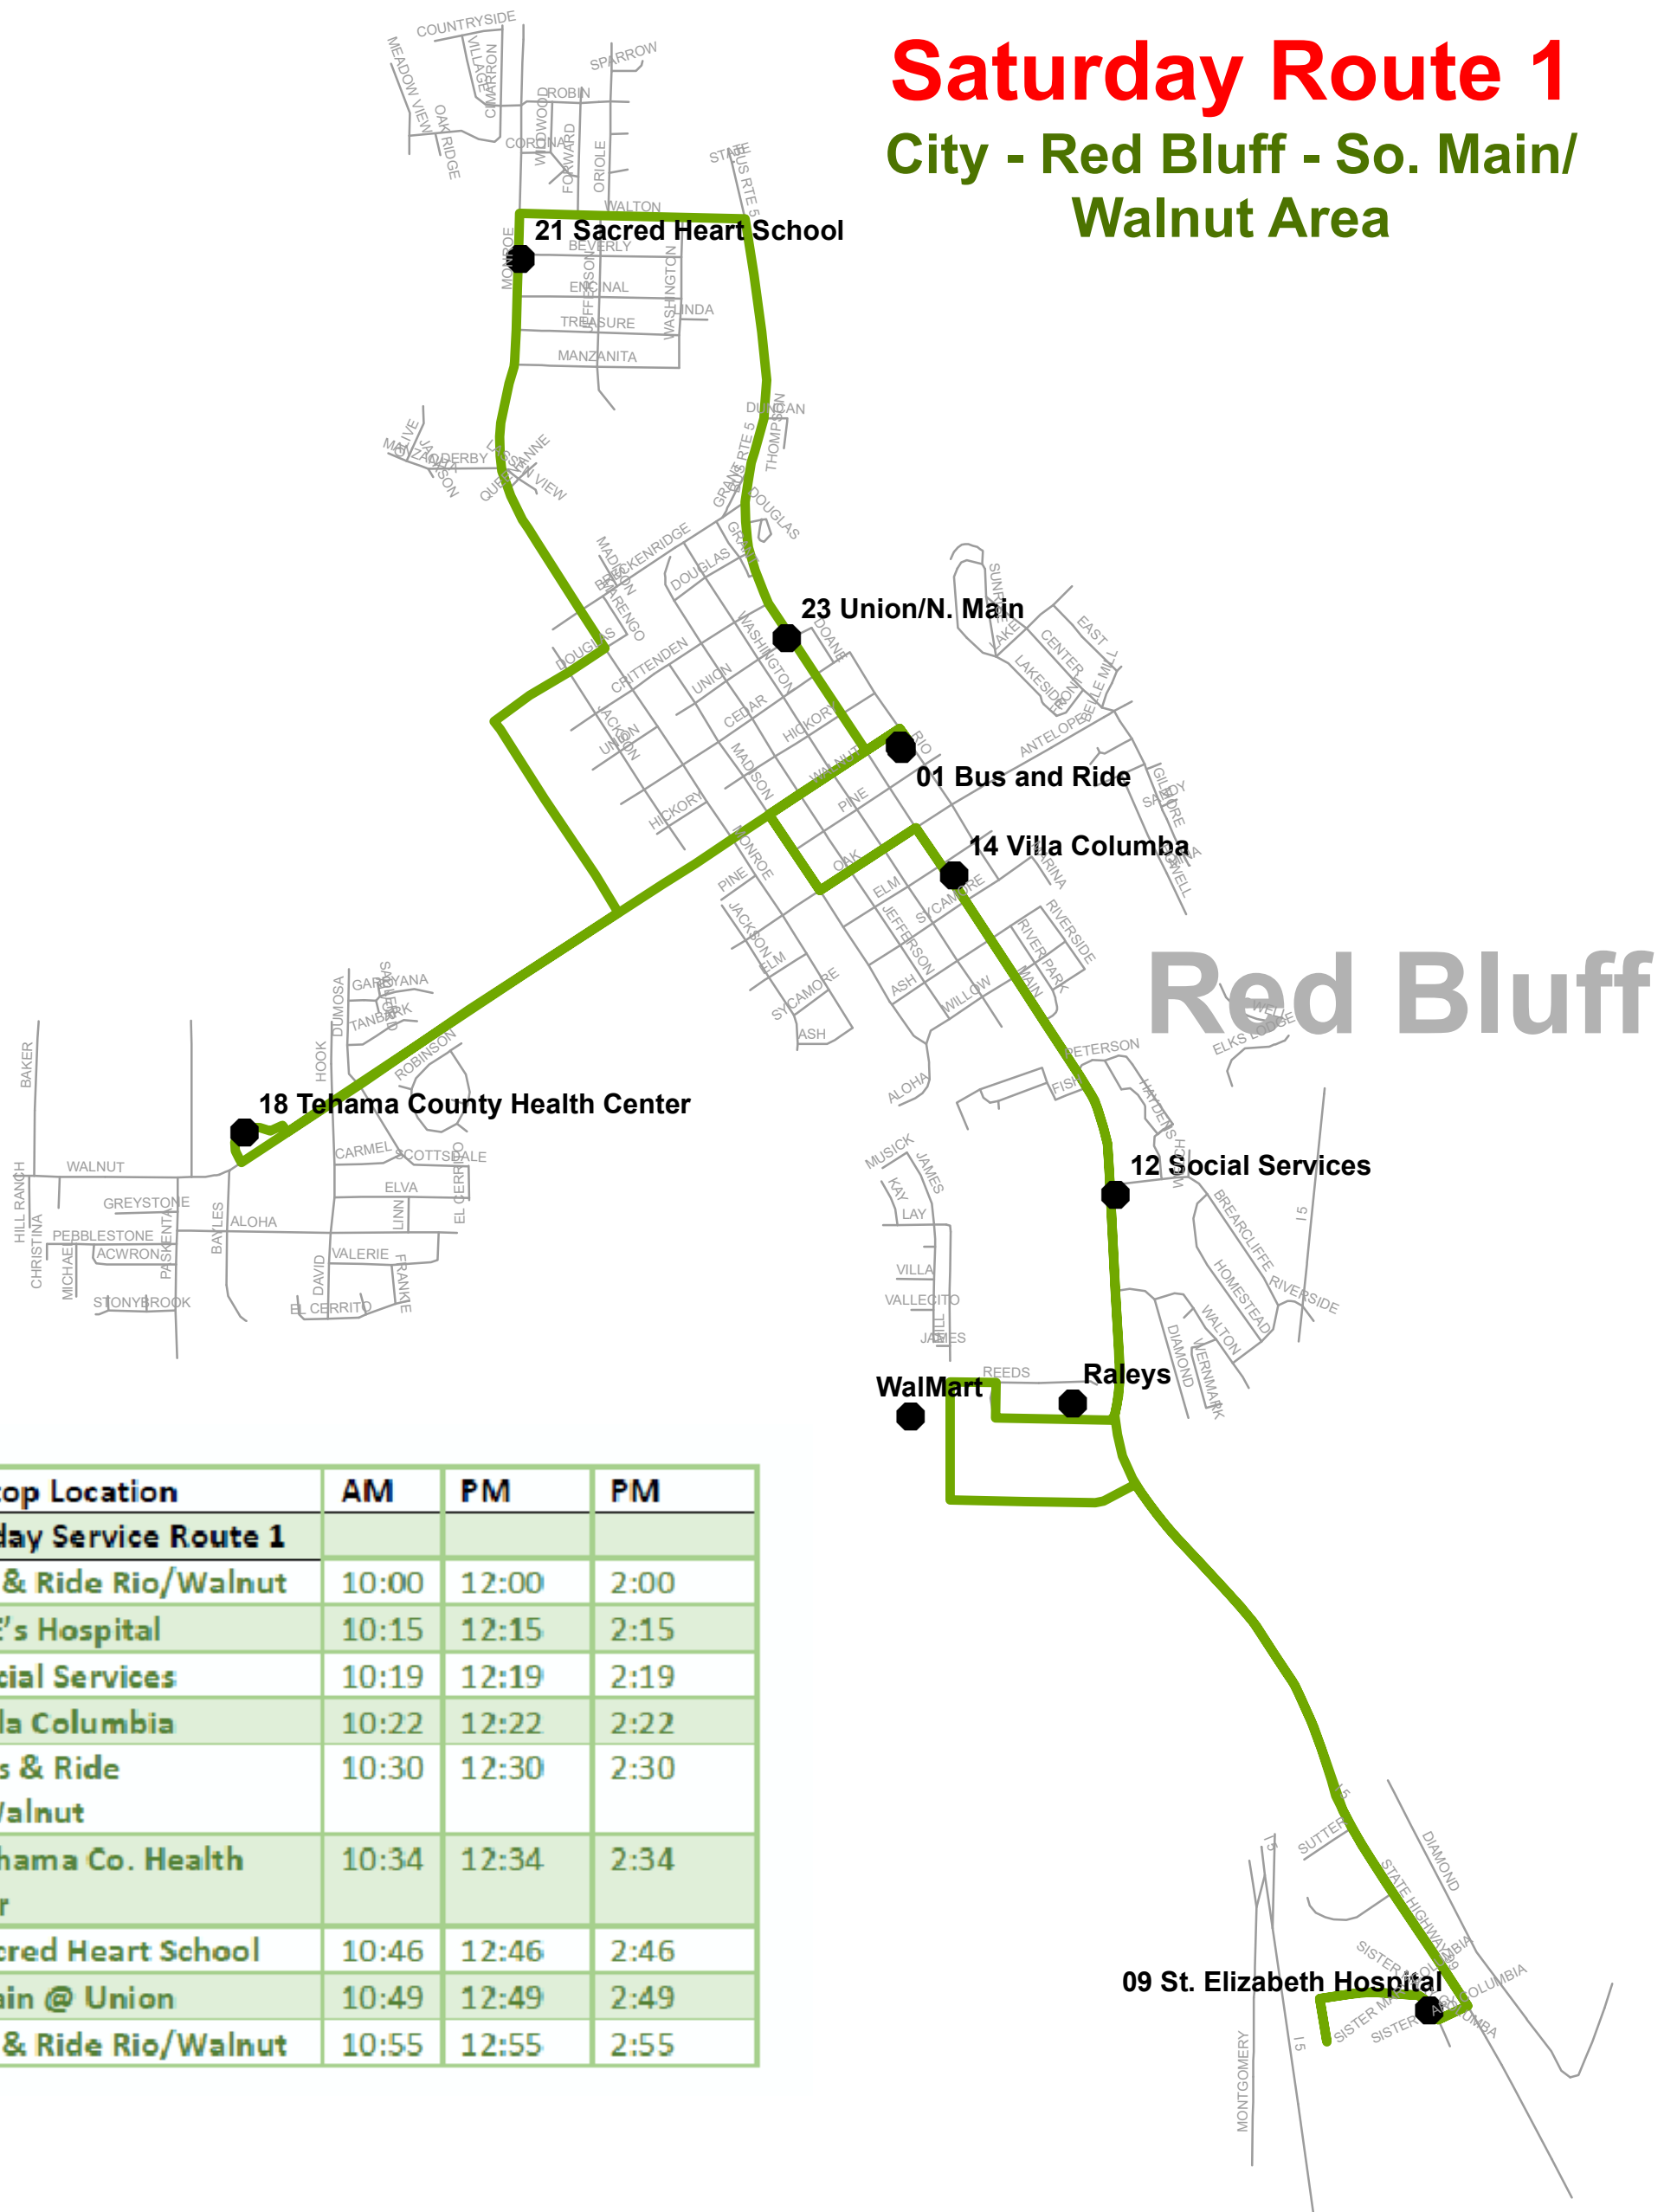

Saturday Route 1

City - Red Bluff - So. Main/ Walnut Area

Bus Stop Location	AM	PM	PM
Saturday Service Route 1			
1-Bus & Ride Rio/Walnut	10:00	12:00	2:00
9-St. E's Hospital	10:15	12:15	2:15
12-Social Services	10:19	12:19	2:19
14-Villa Columbia	10:22	12:22	2:22
15-Bus & Ride Rio/Walnut	10:30	12:30	2:30
18-Tehama Co. Health Center	10:34	12:34	2:34
21-Sacred Heart School	10:46	12:46	2:46
23-Main @ Union	10:49	12:49	2:49
1-Bus & Ride Rio/Walnut	10:55	12:55	2:55

Exact Change is Required for Fares and Passes.
 Buy a Pass from your Driver.
 Drivers Do Not Carry Change.
 For Additional Information Please Call (530) 385- 2877

Saturday Route 2

City - Red Bluff - Antelope/
Jackson Area

Bus Stop Location	AM	PM	PM	PM
Saturday Service Route 2				
1-Bus & Ride Rio/Walnut	9:00	11:00	1:00	3:00
3-Red Bluff Apartments	9:05	11:05	1:05	3:02
6-Sunshine Market	9:12	11:12	1:12	3:10
10-East St. @ Belle Mill	9:18	11:18	1:18	3:22
11-Bus & Ride Rio/Walnut	9:30	11:30	1:30	3:25
13-Main @ Brearcliffe	9:32	11:32	1:32	**
18-Community Sr. Center	9:40	11:40	1:40	**
23-Red Bluff City Hall	9:52	11:52	1:52	**
1-Bus & Ride Rio/Walnut	9:55	11:55	1:55	**

Bus Stop Location	AM	AM	PM
Saturday Service Route 6			
1-Rio & Walnut-Bus & Ride	8:30	10:15	2:00
5-HWY 36 & 99 Junction	8:36	10:21	2:06
6-Jill's Market-Dairyville	8:48	10:33	2:18
9-SR 99E @ Grant-Los Molinos	9:00	10:45	2:30
10-Tehama Museum	9:04	10:49	2:34
12-99W @ Sonoma-Richfield	9:15	11:00	2:45
13-Spring Mountain Apts-Corning	9:20	11:05	2:50
14-Corning Chevrolet	9:25	11:10	2:55
16-Corning Transportation Center	9:30	11:15	3:00
20-Gerber Market	9:45	11:30	3:15
22-Proberta	9:50	11:35	3:20
25-Walmart-Red Bluff	10:05	11:50	3:35
1-Rio & Walnut	10:15	12:00	3:45