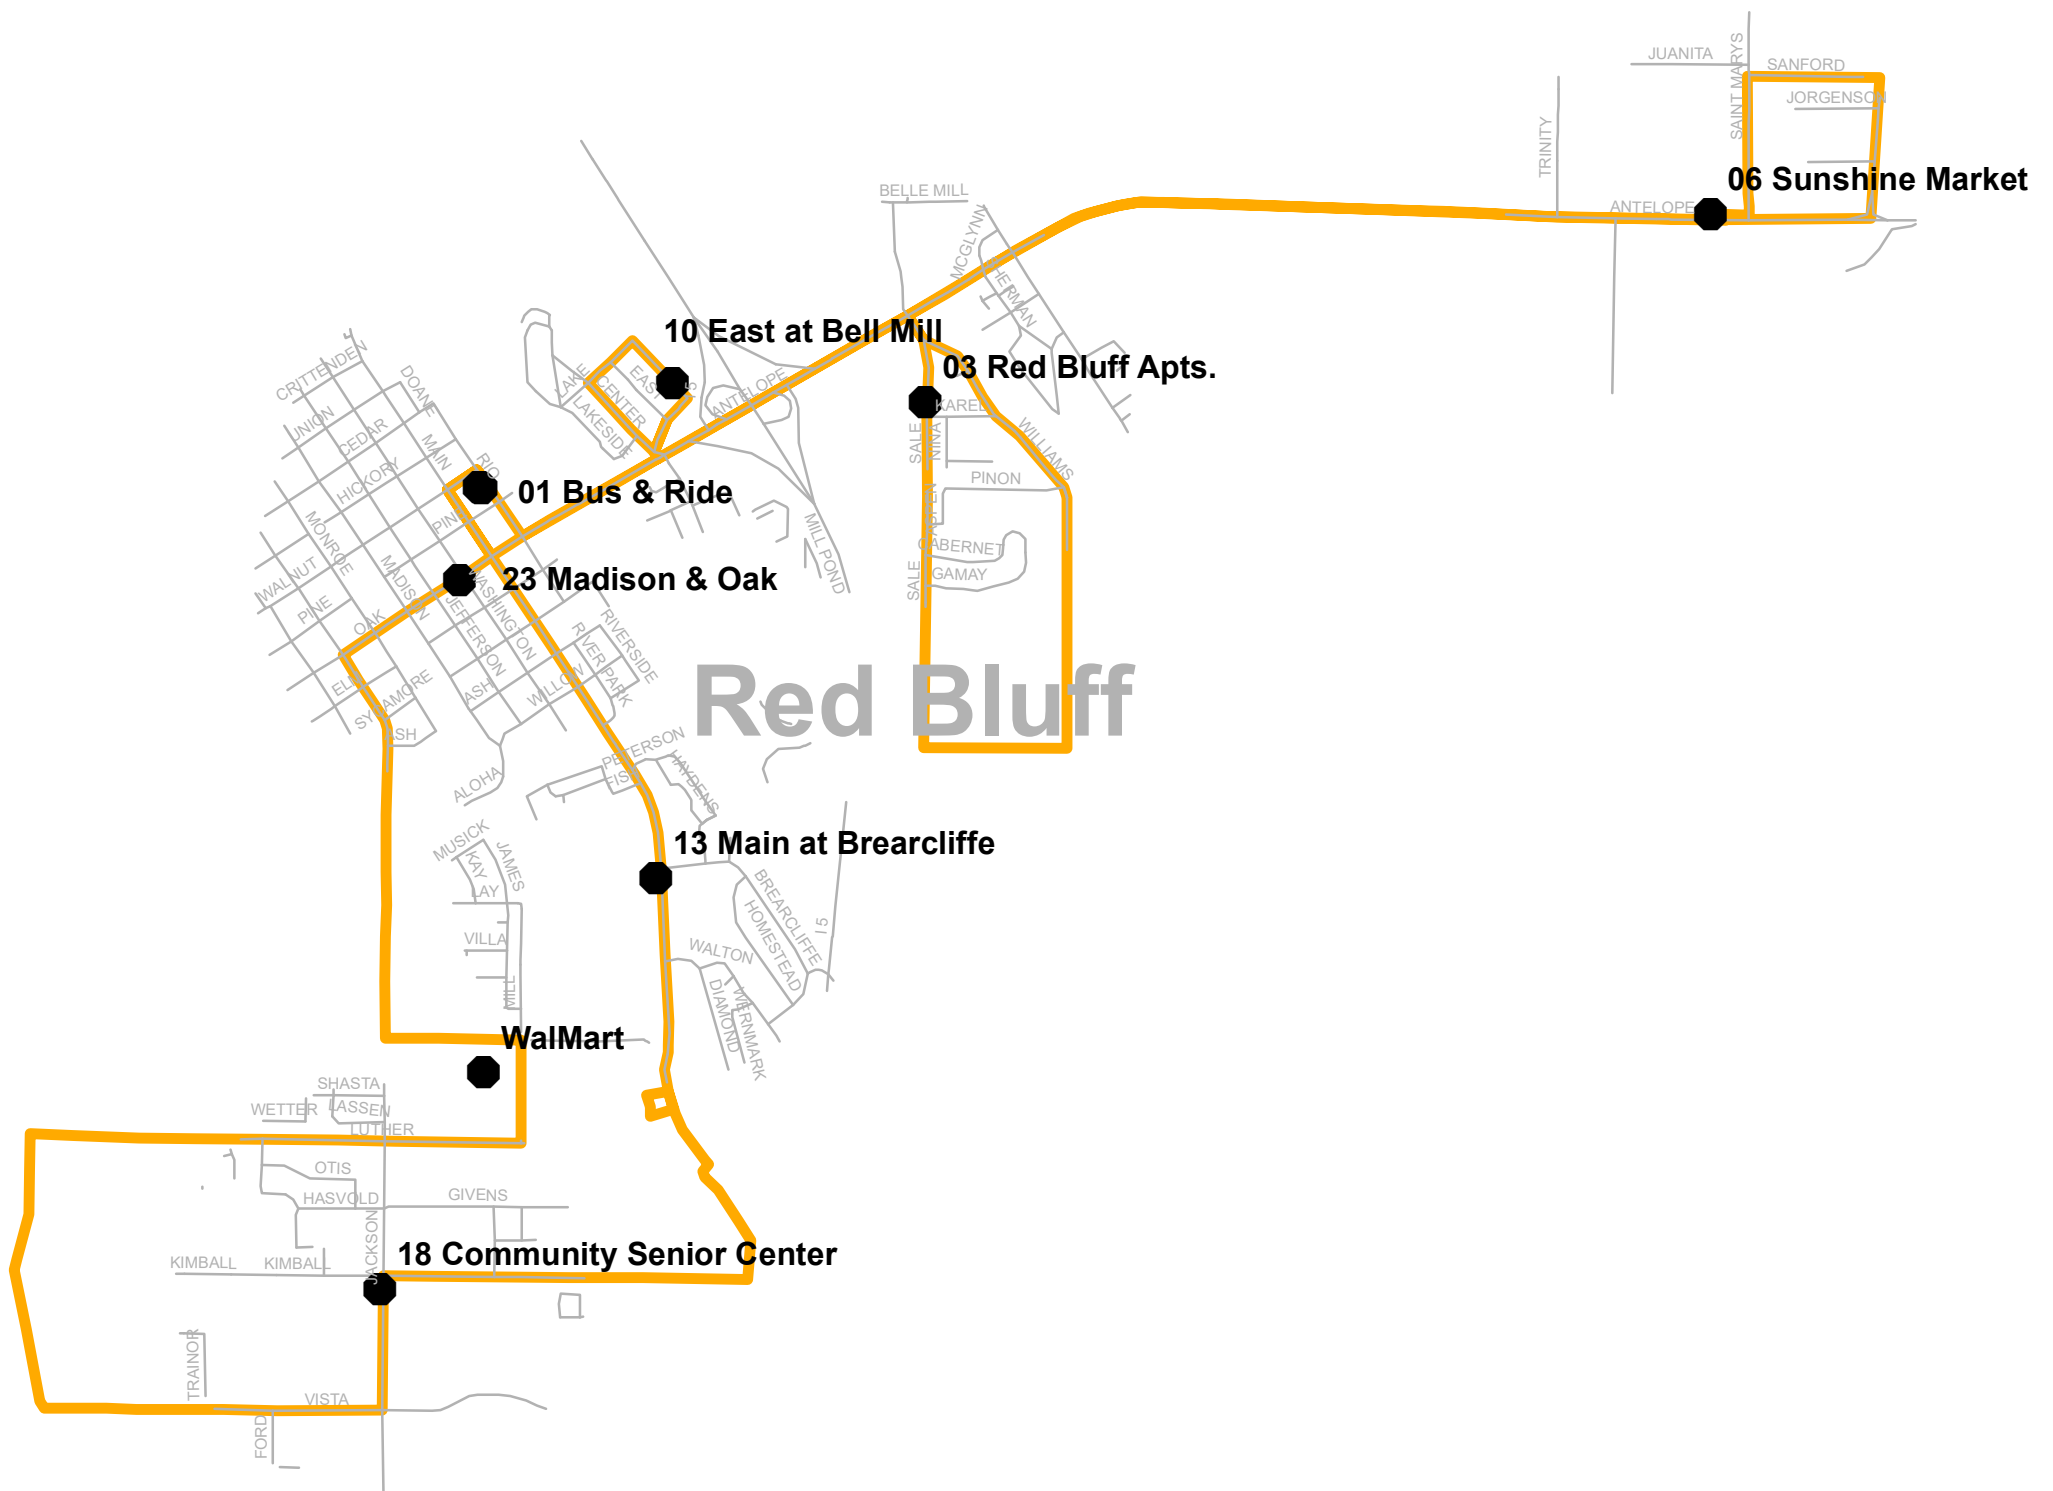

Saturday Route 1

City - Red Bluff - So. Main/ Walnut Area

Bus Stop Location	AM	PM	PM
Saturday Service Route 1			
1-Bus & Ride Rio/Walnut	10:00	12:00	2:00
9-St. E's Hospital	10:15	12:15	2:15
12-Social Services	10:19	12:19	2:19
14-Villa Columbia	10:22	12:22	2:22
15-Bus & Ride Rio/Walnut	10:30	12:30	2:30
18-Tehama Co. Health Center	10:34	12:34	2:34
21-Sacred Heart School	10:46	12:46	2:46
23-Main @ Union	10:49	12:49	2:49
1-Bus & Ride Rio/Walnut	10:55	12:55	2:55

Exact Change is Required for Fares and Passes.
 Buy a Pass from your Driver.
 Drivers Do Not Carry Change.
 For Additional Information Please Call (530) 385- 2877

Saturday Route 2

City - Red Bluff - Antelope/
Jackson Area

Bus Stop Location	AM	PM	PM	PM
Saturday Service Route 2				
1-Bus & Ride Rio/Walnut	9:00	11:00	1:00	3:00
3-Red Bluff Apartments	9:05	11:05	1:05	3:02
6-Sunshine Market	9:12	11:12	1:12	3:10
10-East St. @ Belle Mill	9:18	11:18	1:18	3:22
11-Bus & Ride Rio/Walnut	9:30	11:30	1:30	3:25
13-Main @ Brearcliffe	9:32	11:32	1:32	**
18-Community Sr. Center	9:40	11:40	1:40	**
23-Red Bluff City Hall	9:52	11:52	1:52	**
1-Bus & Ride Rio/Walnut	9:55	11:55	1:55	**

Bus Stop Location	AM	AM	PM
Saturday Service Route 6			
1-Rio & Walnut-Bus & Ride	8:30	10:15	2:00
5-HWY 36 & 99 Junction	8:36	10:21	2:06
6-Jill's Market-Dairyville	8:48	10:33	2:18
9-SR 99E @ Grant-Los Molinos	9:00	10:45	2:30
10-Tehama Museum	9:04	10:49	2:34
12-99W @ Sonoma-Richfield	9:15	11:00	2:45
13-Spring Mountain Apts-Corning	9:20	11:05	2:50
14-Corning Chevrolet	9:25	11:10	2:55
16-Corning Transportation Center	9:30	11:15	3:00
20-Gerber Market	9:45	11:30	3:15
22-Proberta	9:50	11:35	3:20
25-Walmart-Red Bluff	10:05	11:50	3:35
1-Rio & Walnut	10:15	12:00	3:45