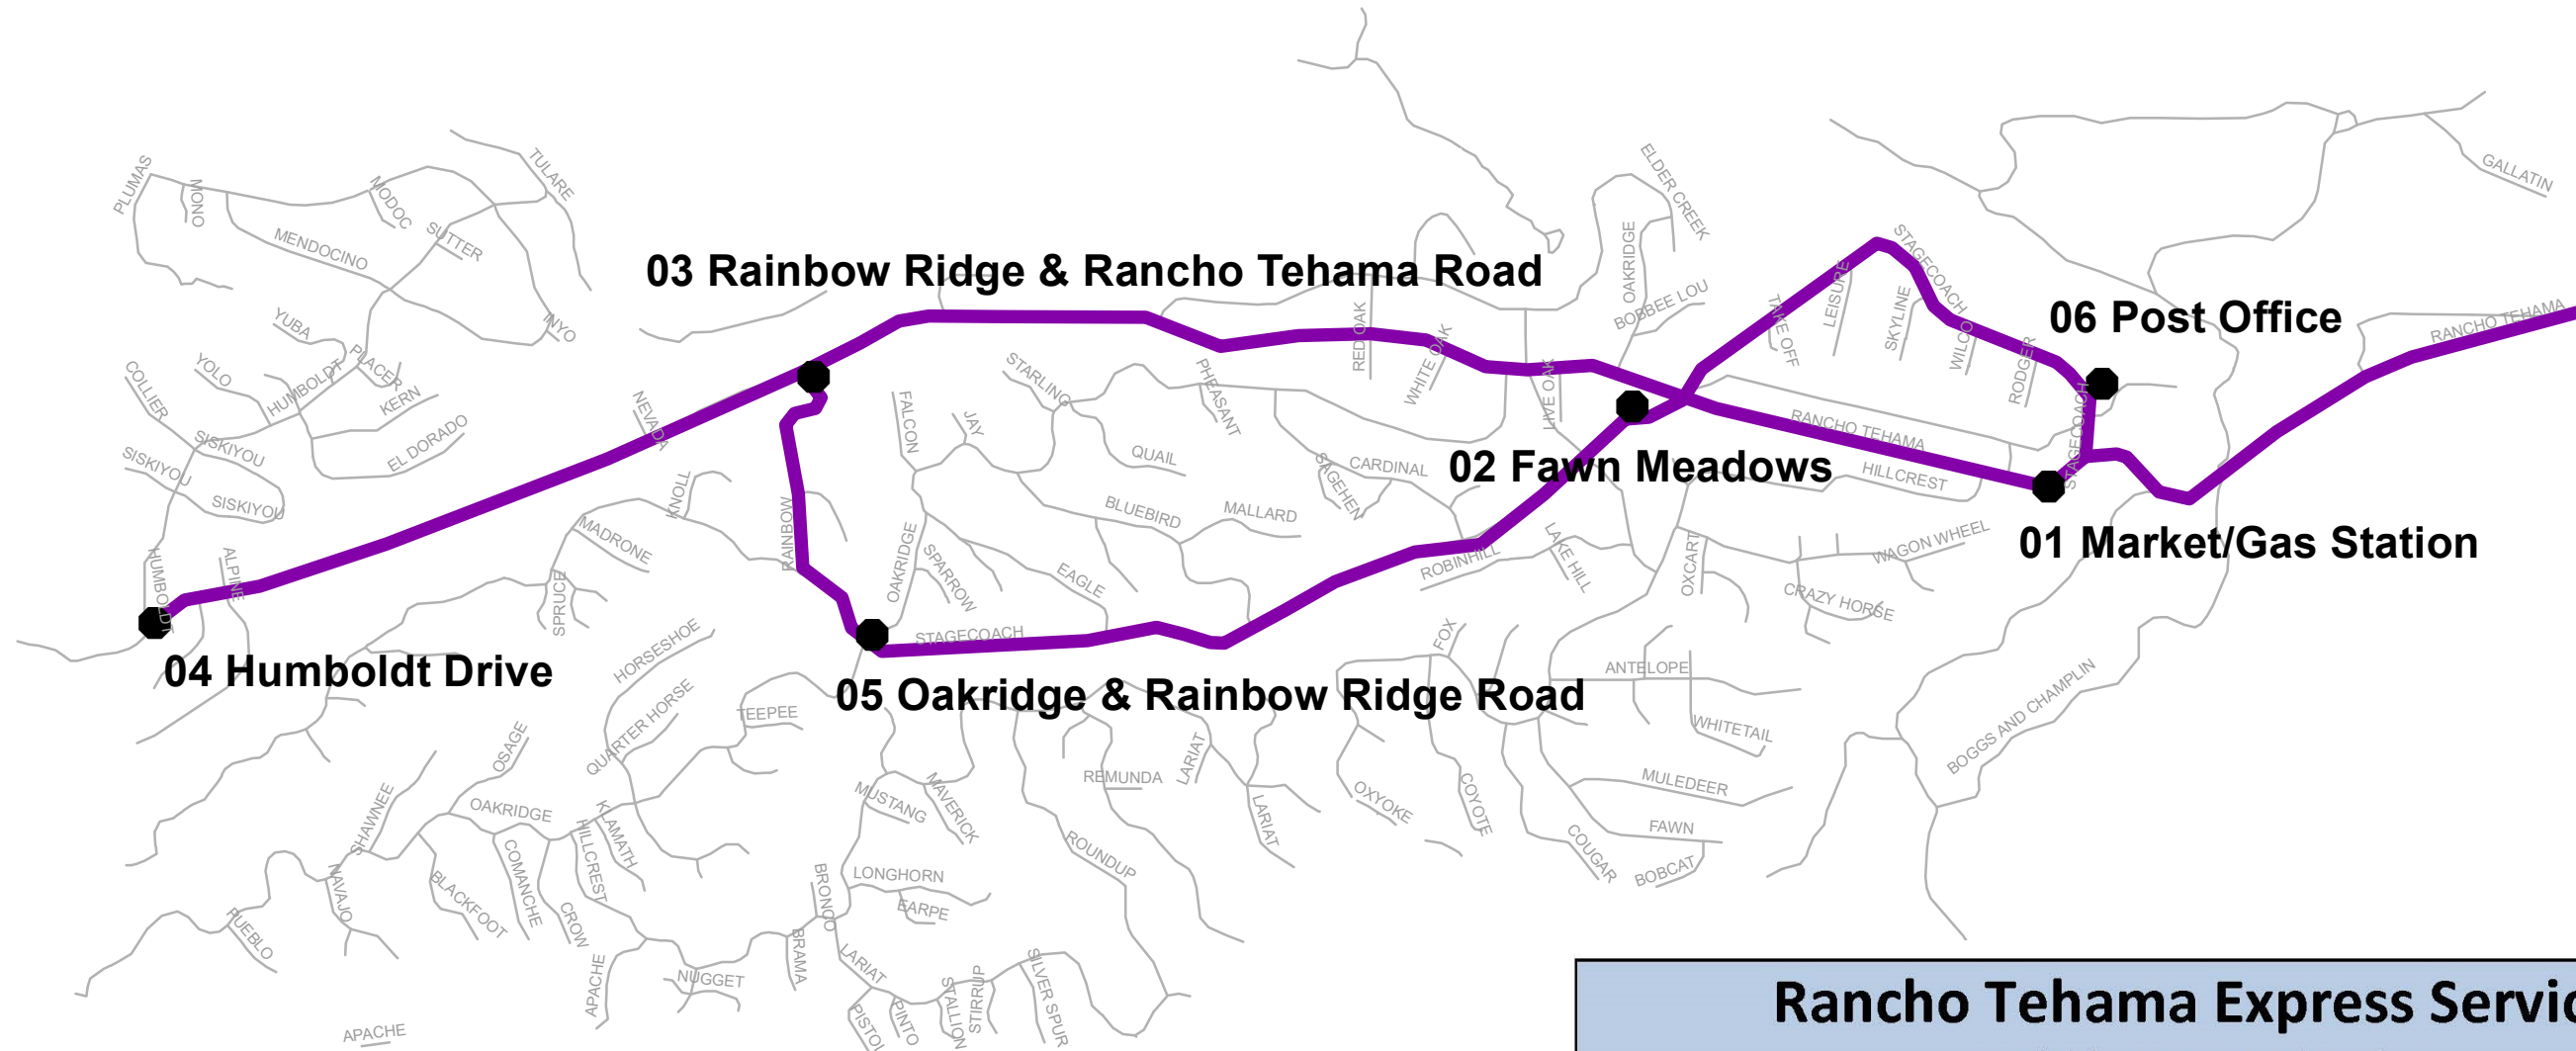

RTR Express Route

Regional - Red Bluff,
Rancho Tehama

For Additional Information Please Call (530) 385- 2877

Rancho Tehama Express Service							
Available Every Wednesday							
Ride TRAX to Corning or Red Bluff FREE							
Red Bluff Bus & Ride	RTR Store	Humboldt Drive (Turn Around)	Rainbow Ridge/ Rancho Tehama	Rainbow Ridge/ Stagecoach	Fawn Meadows	RTR Post Office	Red Bluff Bus & Ride
8:40 AM	9:15 AM	9:25 AM	9:30 AM	9:34 AM	9:40 AM	9:45 AM	10:20 AM
3:00 PM	3:35 PM	3:45 PM	3:50 PM	3:54 PM	4:00 PM	4:05 PM	4:40 PM