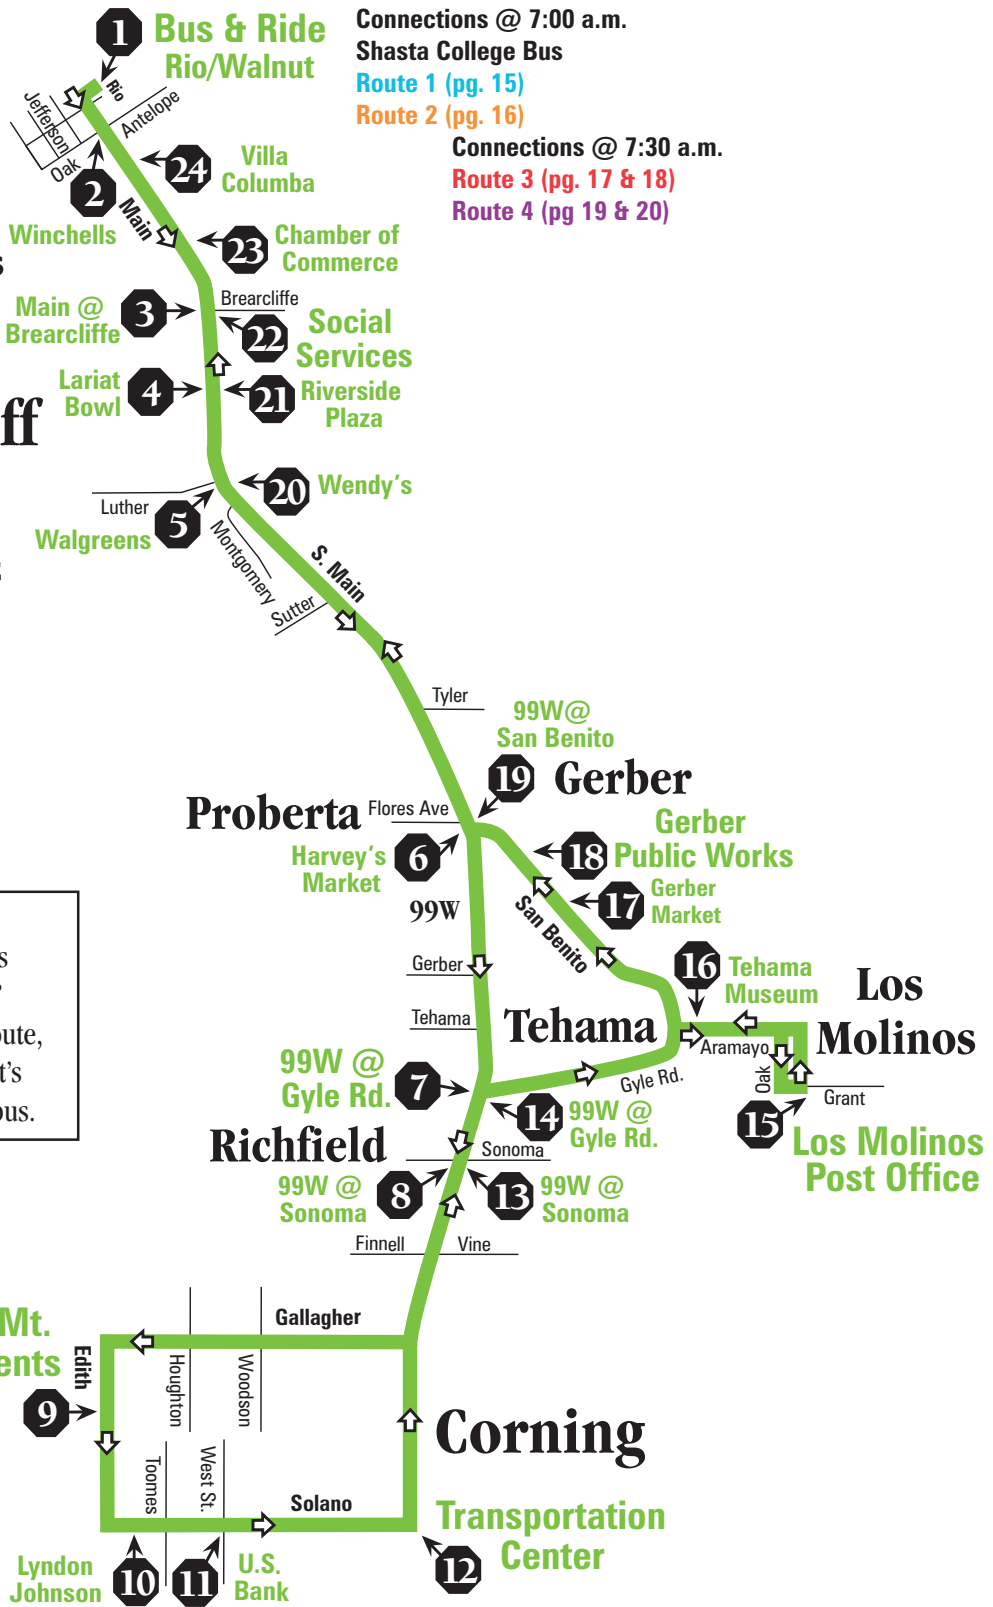

C-1 Morning Commuter Express

Connection with Shasta College Bus

Red Bluff

Remember, you can always "Flag down" the bus on any route, anywhere that it's safe to stop the bus.

Connections @ 7:00 a.m.
 Shasta College Bus
 Route 1 (pg. 15)
 Route 2 (pg. 16)

Connections @ 7:30 a.m.
 Route 3 (pg. 17 & 18)
 Route 4 (pg 19 & 20)

Bus & Ride Rio/Walnut	99W @ Gyle Road	Corning/Spring Mt. Apts.	Corning Trans. Center	Los Molinos Post Office	Gerber Public Works	R.B. Social Services	Bus & Ride Rio/Walnut
1	7	9	12	15	18	22	1
5:15 A.M.	5:36	5:46	5:52	6:09	6:20	6:38	6:43