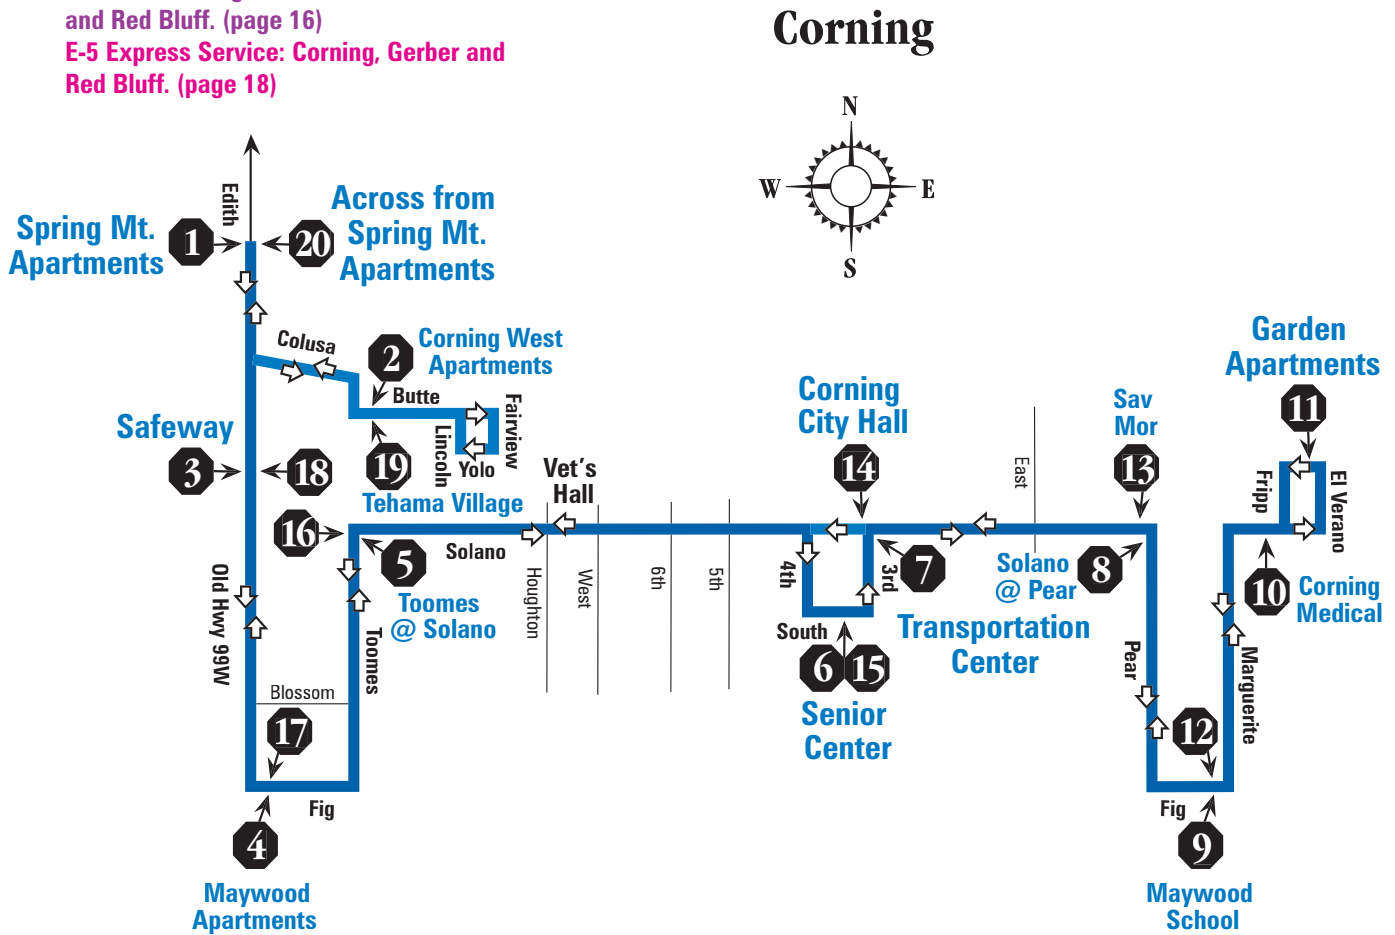

Route 5

City - Corning Downtown Area

MC-1 Morning Commuter & Shasta

College Connection: (page 10)

E-3 Express Service 99: Red Bluff, Los Molinos

Tehama and Corning. (page 15)

Route 4: Corning to Los Molinos

and Red Bluff. (page 16)

E-5 Express Service: Corning, Gerber and

Red Bluff. (page 18)

Spring Mt. Apts.	Safeway	Senior Center	Transport. Center	Garden Apartments	Corning City Hall	Senior Center	Across Safeway	Across Spring Mt.
1	3	6	7	11	14	15	18	20
7:50 A.M.	7:55	8:03	8:08	8:18	8:27	8:29	8:39	8:49
8:50	8:55	9:03	9:08	9:18	9:27	9:29	9:39	9:49
10:50	10:55	11:03	11:08	11:18	11:27	11:29	11:39	11:49
12:20 P.M.	12:25	12:33	12:38	12:48	12:57	12:59	1:09	1:19
3:00	3:05	3:13	3:18	3:28	3:37	3:39	3:50	4:00
4:15	4:20	4:28	4:33	4:43	4:52	4:54	5:14	5:24