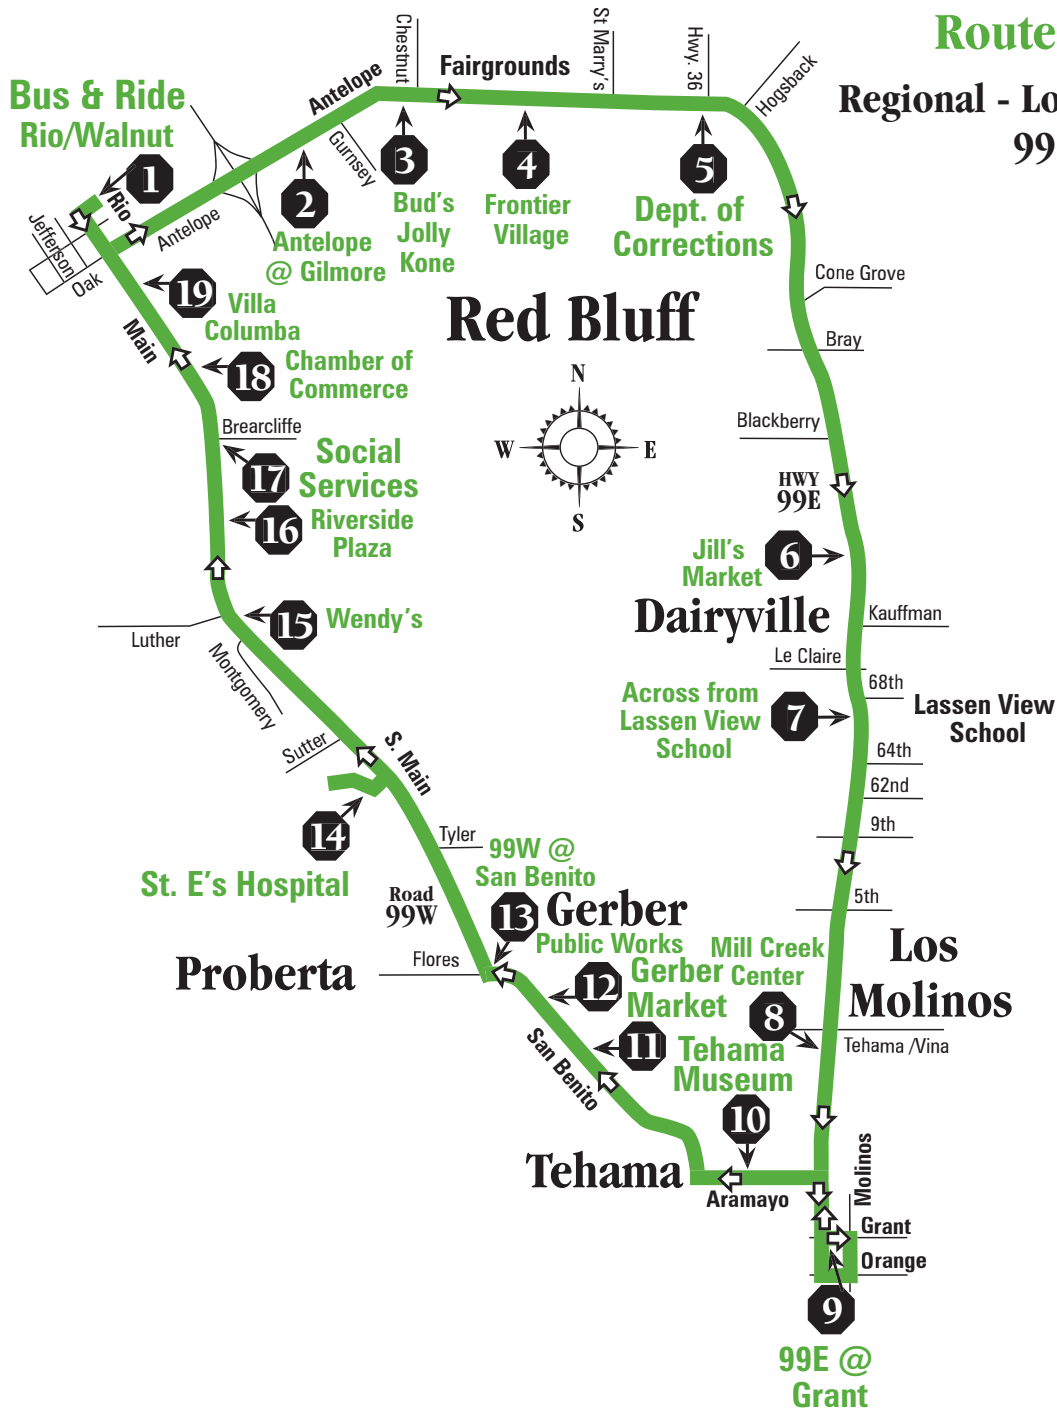

Route 3 (P.M.)

Regional - Los Molinos/
99 Loop Area

(clockwise)

Bus & Ride Rio/Walnut	Dept of Corrections	99E @ Grant	Tehama Museum	Gerber Market	St. E's Hospital	Social Services	Bus & Ride Rio/Walnut
1 →	5 →	9 →	10 →	11 →	14 →	17 →	1
12:10 P.M.	12:16	12:45	12:48	12:53	1:05	1:10	1:20
1:20	1:26	1:55	1:58	2:03	2:18	2:23	2:30
3:00	3:06	3:35	3:38	3:43	3:55	3:58	4:10
4:15	4:21	4:50	4:53	4:58	5:10	5:13	5:25
5:30	5:36	6:05	6:08	6:13	6:25	6:28	6:40