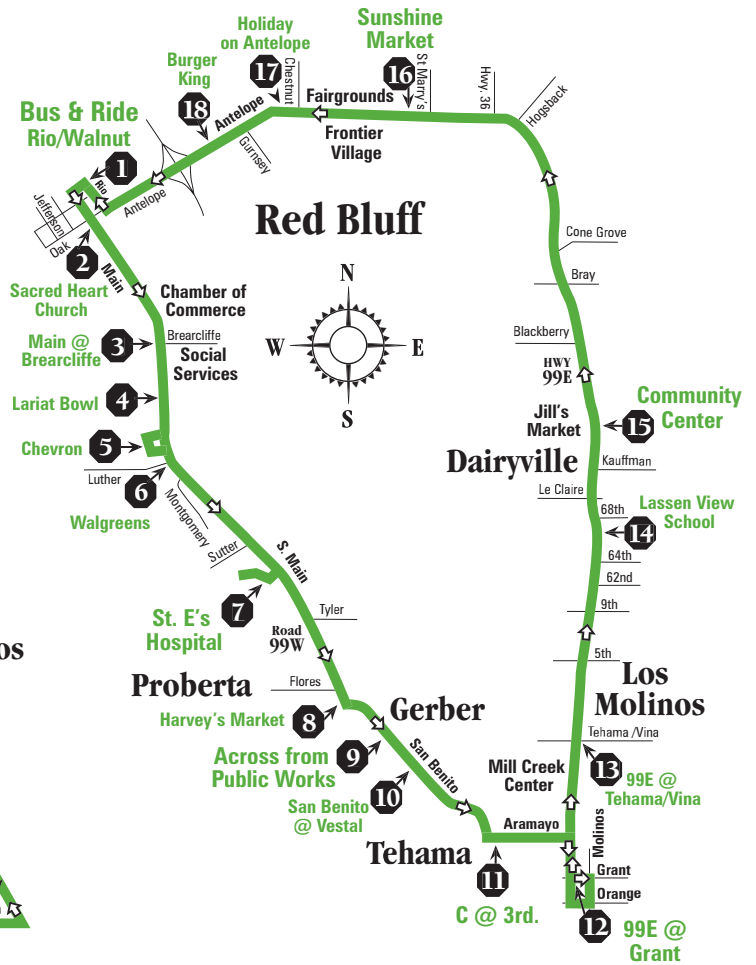

## 99 Express (A.M./P.M.)

## Route 3 (A.M.)

Regional - Los Molinos/99 Loop Area  
(counter-clockwise)

## 99 Express (A.M./P.M.)

Bus & Ride Rio/Walnut	Harvey's Market	Vina Store	99 @ Grant	Tehama Museum	Gerber Public Works	Social Services	Bus & Ride Rio/Walnut
1	6	10	11	12	14	18	1
6:00 A.M.	6:20	7:10	7:24	7:29	7:40	7:50	8:00
3:25 P.M.	3:50	4:35	4:49	4:54	5:05	5:15	5:25

## Route 3 (A.M.)

Bus & Ride Rio/Walnut	Red Bluff St. E's Hosp.	Across from Public Works	Tehama C @ 3rd	99E @ Grant	Dairyville Comm. Center	R.B. Sunshine Market	Bus & Ride Rio/Walnut
1	7	9	11	12	15	16	1
6:20 A.M.	6:32	6:40	6:46	6:50	7:04	7:12	7:30
7:30	7:42	7:50	7:56	8:00	8:14	8:22	8:40
8:40	8:52	9:00	9:06	9:10	9:24	9:32	9:50
9:50	10:02	10:10	10:16	10:20	10:34	10:42	11:00
11:00	11:12	11:20	11:26	11:30	11:44	11:52	12:10 P.M.