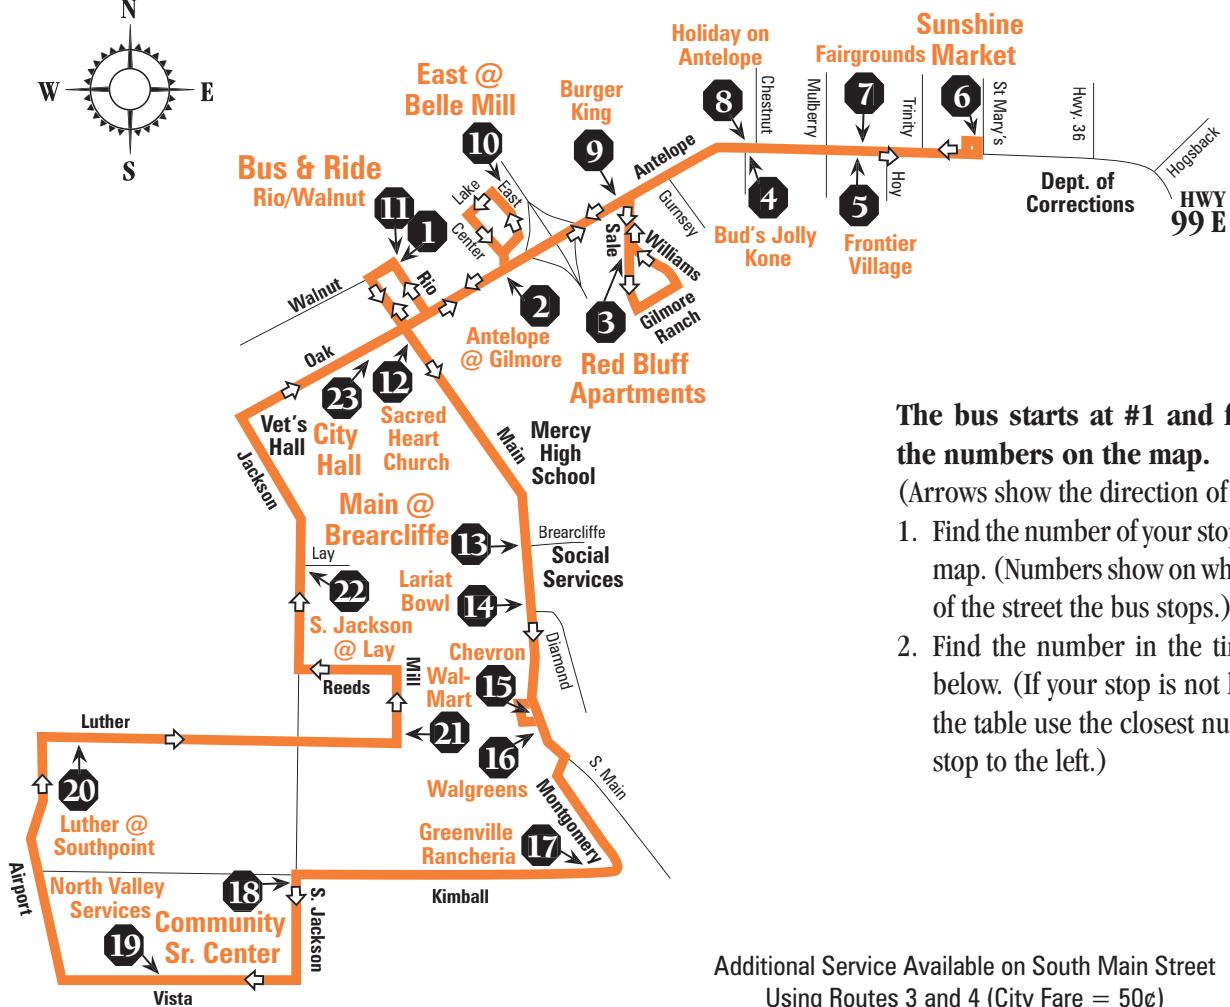

Route 2

City - Red Bluff - Antelope/Jackson Area

Red Bluff

The bus starts at #1 and follows the numbers on the map.

(Arrows show the direction of travel.)

1. Find the number of your stop on the map. (Numbers show on which side of the street the bus stops.)
2. Find the number in the timetable below. (If your stop is not listed in the table use the closest numbered stop to the left.)

Additional Service Available on South Main Street
Using Routes 3 and 4 (City Fare = 50¢)

Bus & Ride Rio/Walnut	Red Bluff Apartments	Sunshine Market	East Street @ Belle Mill	Bus & Ride Rio/Walnut	Main @ Brearcliffe	Community Sr. Center	Red Bluff City Hall	Bus & Ride Rio/Walnut
1	➔ 3	➔ 6	➔ 10	➔ 11	➔ 13	➔ 18	23	➔ 1
7:00 A.M.	7:05	7:12	7:18	7:30	7:32	7:40	7:52	7:55
8:00	8:05	8:12	8:18	8:30	8:32	8:40	8:52	8:55
9:00	9:05	9:12	9:18	9:30	9:32	9:40	9:52	9:55
10:00	10:05	10:12	10:18	10:30	10:32	10:40	10:52	10:55
11:00	11:05	11:12	11:18	11:30	11:32	11:40	11:52	11:55
12:00 P.M.	12:05	12:12	12:18	12:30	12:32	12:40	12:52	12:55
1:00	1:05	1:12	1:18	1:30	1:32	1:40	1:52	1:55
2:00	2:05	2:12	2:18	2:30	2:32	2:40	2:52	2:55
**	**	**	**	3:00	3:02	3:10	3:22	3:25
3:30	3:35	3:42	3:48	4:00	4:02	4:10	4:22	4:25
4:30	4:35	4:42	4:48	5:00	5:02	5:10	5:22	5:25
5:30	5:35	5:42	5:48	6:00	**	**	**	**

** No Service