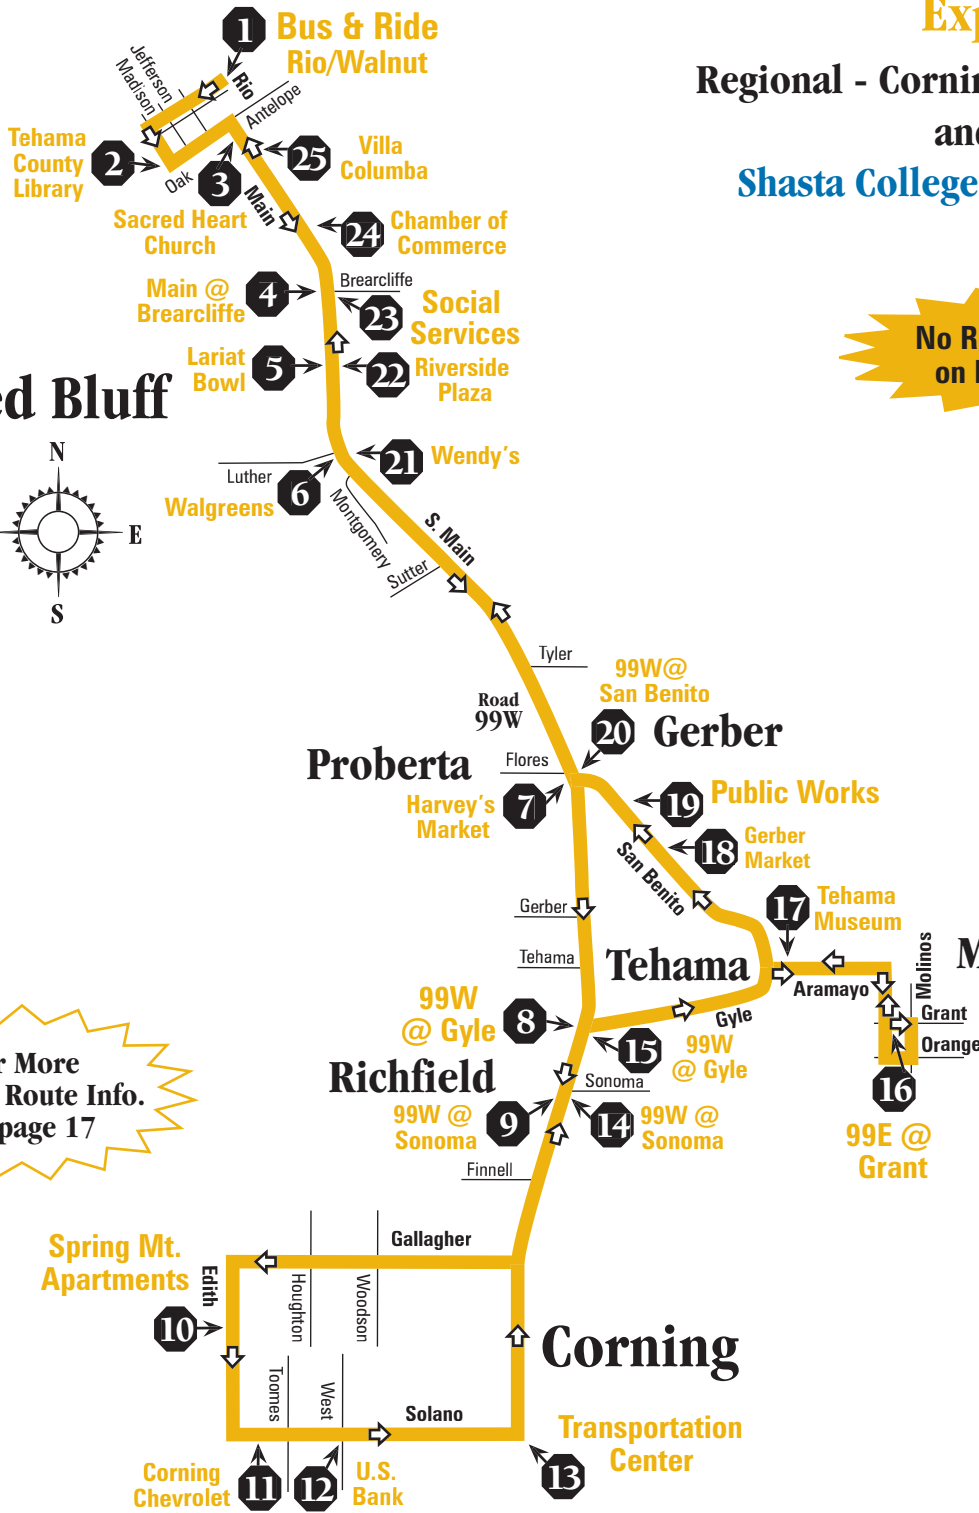

Connects @ 6:43 A.M.
with Shasta College Bus

MC-1 Morning Commuter Express Service

Regional - Corning, Los Molinos,
and Red Bluff Area
Shasta College Bus Connection

**No Route Deviations
on Express Route**

Red Bluff

For More
Corning Route Info.
See page 17

Bus & Ride Rio/Walnut	99W @ Gyle	Corning/Spring Mt. Apts.	Corning Trans. Center	99E @ Grant	Gerber Public Works	R.B. Social Services	Bus & Ride Rio/Walnut
1	8	10	13	16	19	23	1
5:15 A.M.	5:36	5:46	5:52	6:09	6:20	6:38	6:43