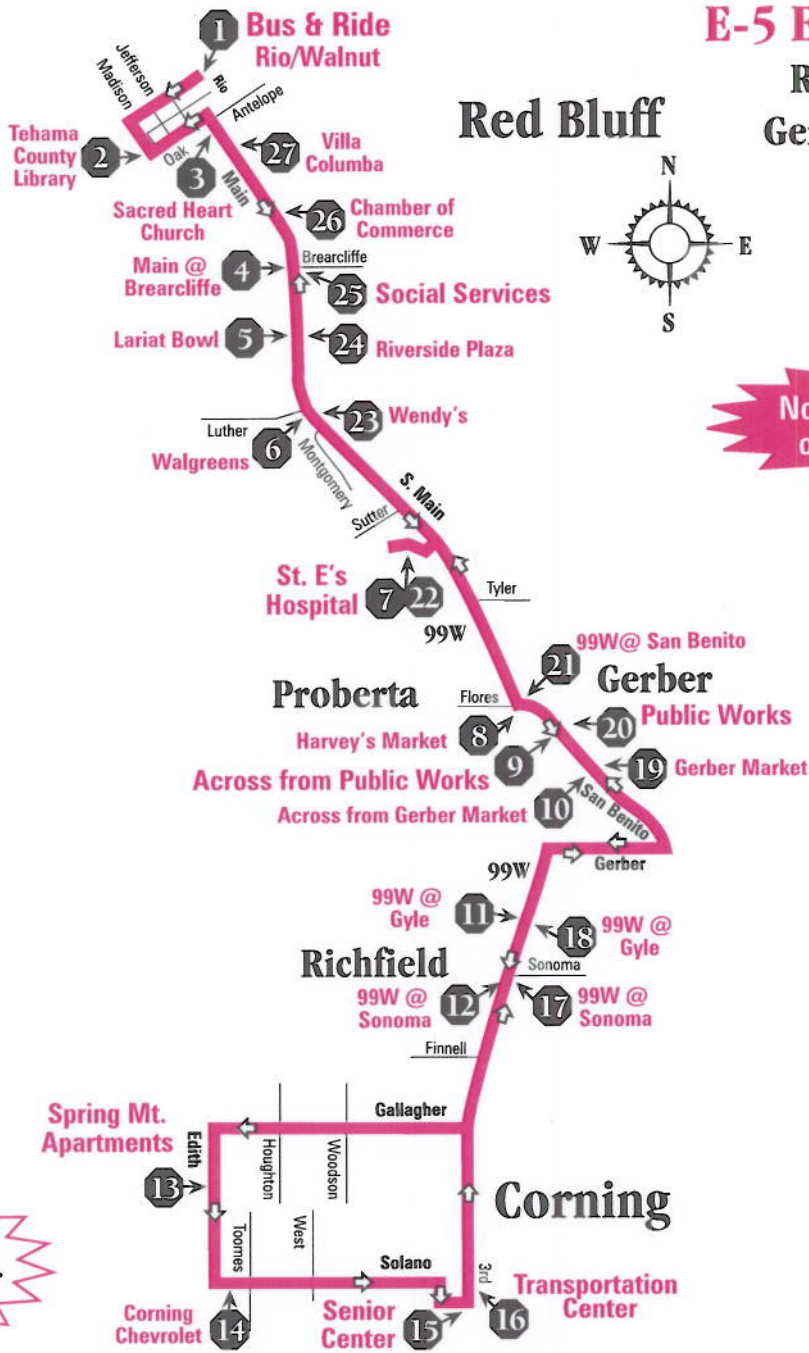

E-5 Express Service

Regional - Corning, Gerber and Red Bluff

No Route Deviations on Express Route

For More Corning Route Info. See page 17

Bus & Ride Rio/Walnut	St. E's Hospital	Across from Public Works	Corning Spring Mt. Apts.	Corning Trans. Center	Gerber Public Works	St. E's Hospital	Social Services	Bus & Ride Rio/Walnut
1	7	9	13	16	20	22	25	1
6:00 A.M.	**	6:15	6:30	6:40	6:55	7:05	7:17	7:25
8:05	**	8:20	8:35	8:45	9:00	9:10	9:22	9:30
9:35	9:50	10:05	10:20	10:30	10:45	10:55	11:07	11:15
12:15 P.M.	12:30	12:45	1:00	1:10	1:25	1:35	1:47	1:55
2:00	**	2:15	2:30	2:40	2:55	3:05	3:17	3:25
3:30	3:45	4:00	4:15	4:20	4:35	4:45	4:52	5:00
5:15	5:30	5:45	6:00	6:10	6:25	6:35	6:42	6:50

** No Service