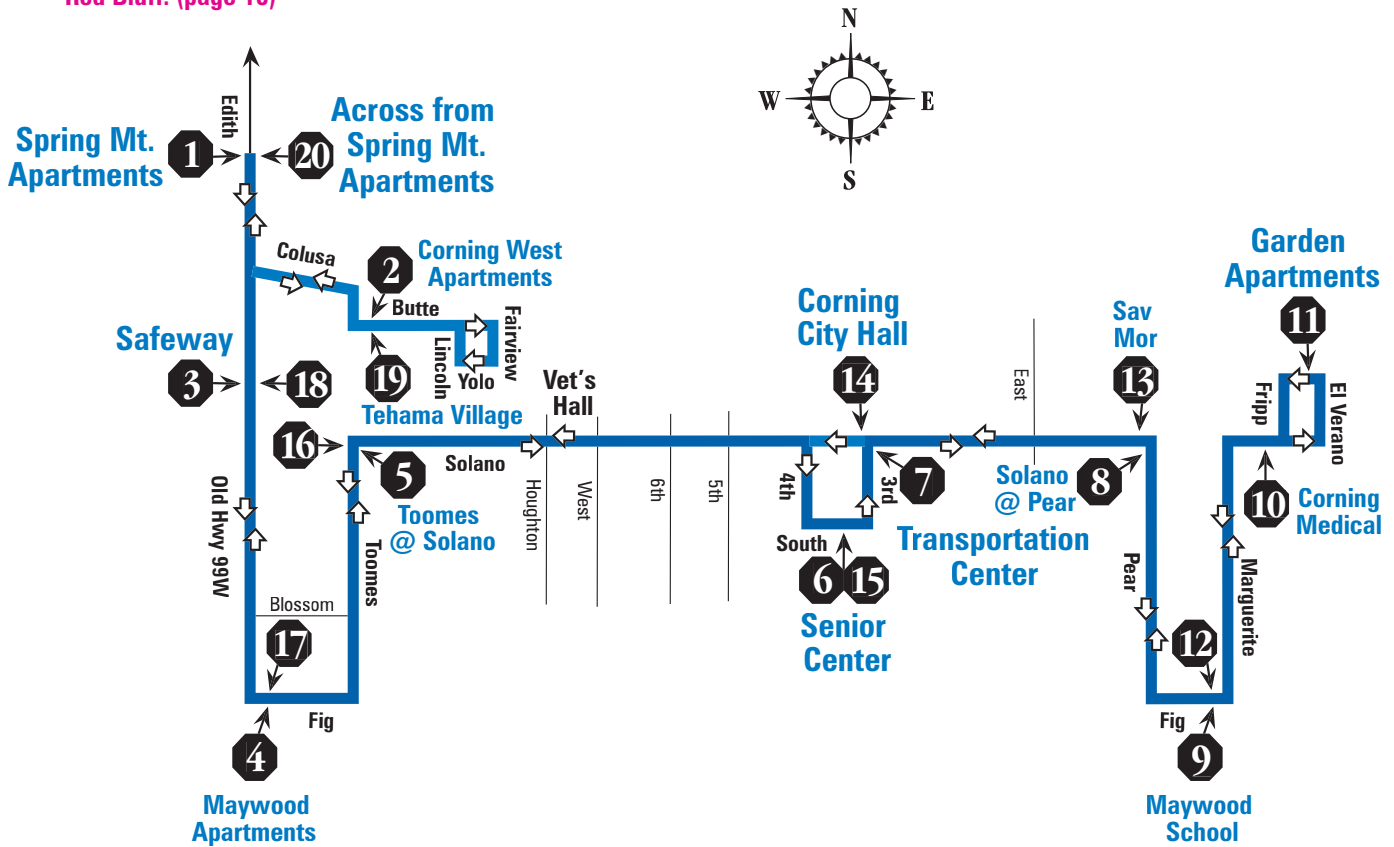

Route 5

City - Corning Downtown Area

MC-1 Morning Commuter & Shasta

College Connection: (page 10)

E-3 Express Service 99: Red Bluff, Los Molinos

Tehama and Corning. (page 15)

Route 4: Corning to Los Molinos

and Red Bluff. (page 16)

E-5 Express Service: Corning, Gerber and

Red Bluff. (page 18)

Spring Mt. Apts.	Safeway	Senior Center	Transport. Center	Garden Apartments	Corning City Hall	Senior Center	Across Safeway	Across Spring Mt.
1	3	6	7	11	14	15	18	20
7:50 A.M.	7:55	8:03	8:08	8:18	8:27	8:29	8:39	8:49
8:50	8:55	9:03	9:08	9:18	9:27	9:29	9:39	9:49
10:50	10:55	11:03	11:08	11:18	11:27	11:29	11:39	11:49
12:20 P.M.	12:25	12:33	12:38	12:48	12:57	12:59	1:09	1:19
3:00	3:05	3:13	3:18	3:28	3:37	3:39	3:50	4:00
4:15	4:20	4:28	4:33	4:43	4:52	4:54	5:14	5:24