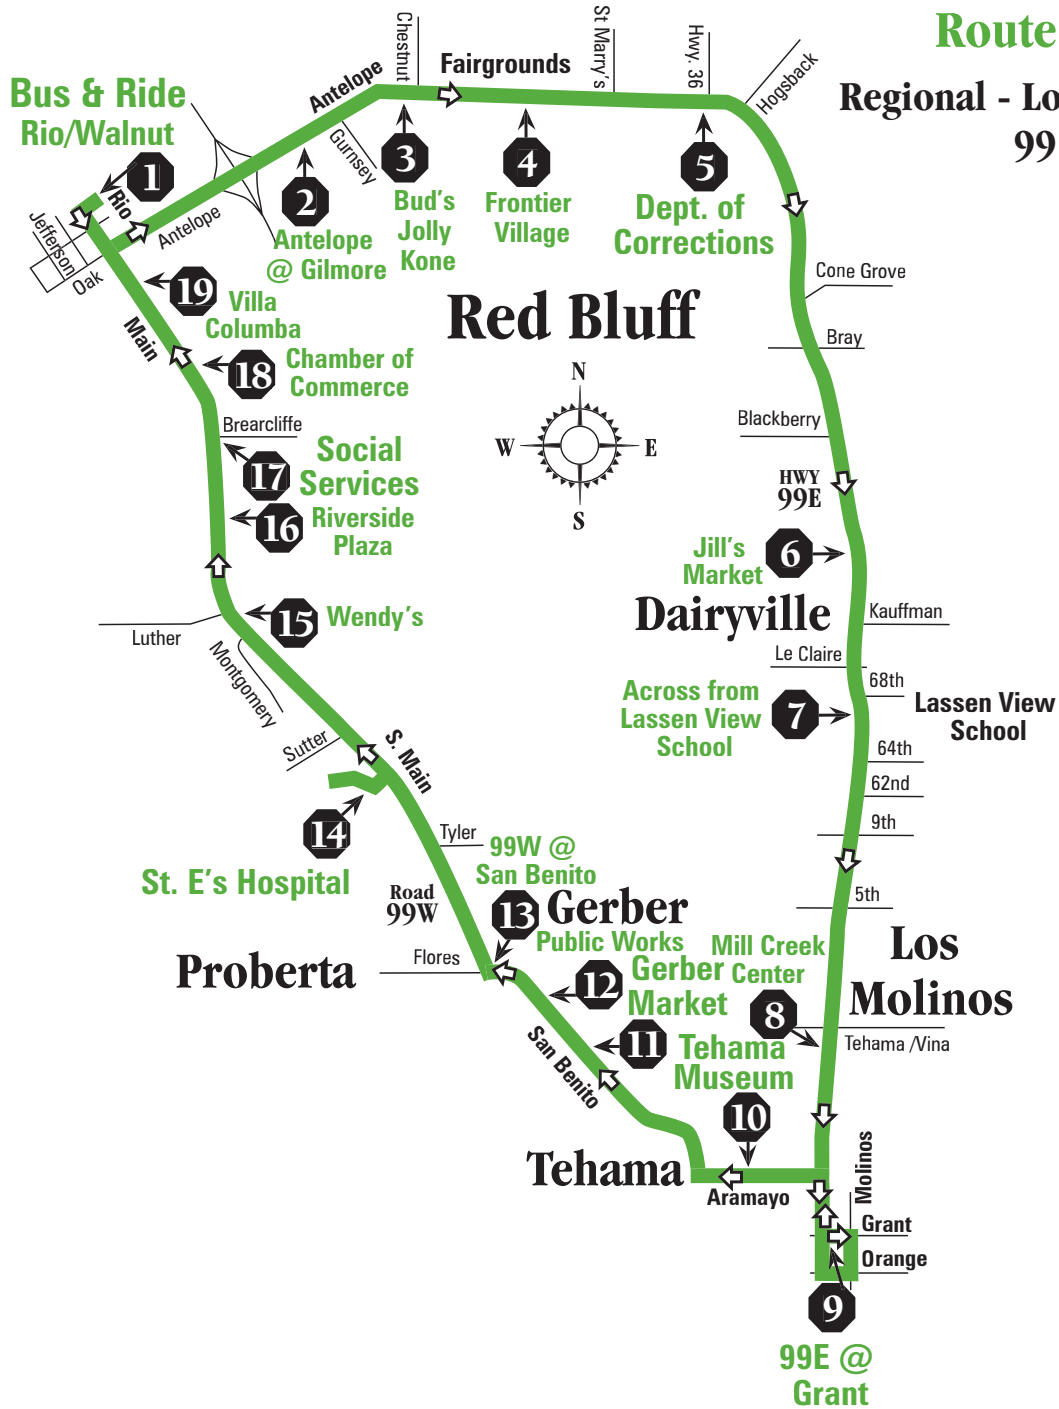

Route 3 (P.M.)

Regional - Los Molinos/
99 Loop Area

(clockwise)

Bus & Ride Rio/Walnut	Dept of Corrections	99E @ Grant	Tehama Museum	Gerber Market	St. E's Hospital	Social Services	Bus & Ride Rio/Walnut
1 →	5 →	9 →	10 →	11 →	14 →	17 →	1
12:10 P.M.	12:16	12:45	12:48	12:53	1:05	1:10	1:20
1:20	1:26	1:55	1:58	2:03	2:18	2:23	2:30
3:00	3:06	3:35	3:38	3:43	3:55	3:58	4:10
4:15	4:21	4:50	4:53	4:58	5:10	5:13	5:25
5:30	5:36	6:05	6:08	6:13	6:25	6:28	6:40