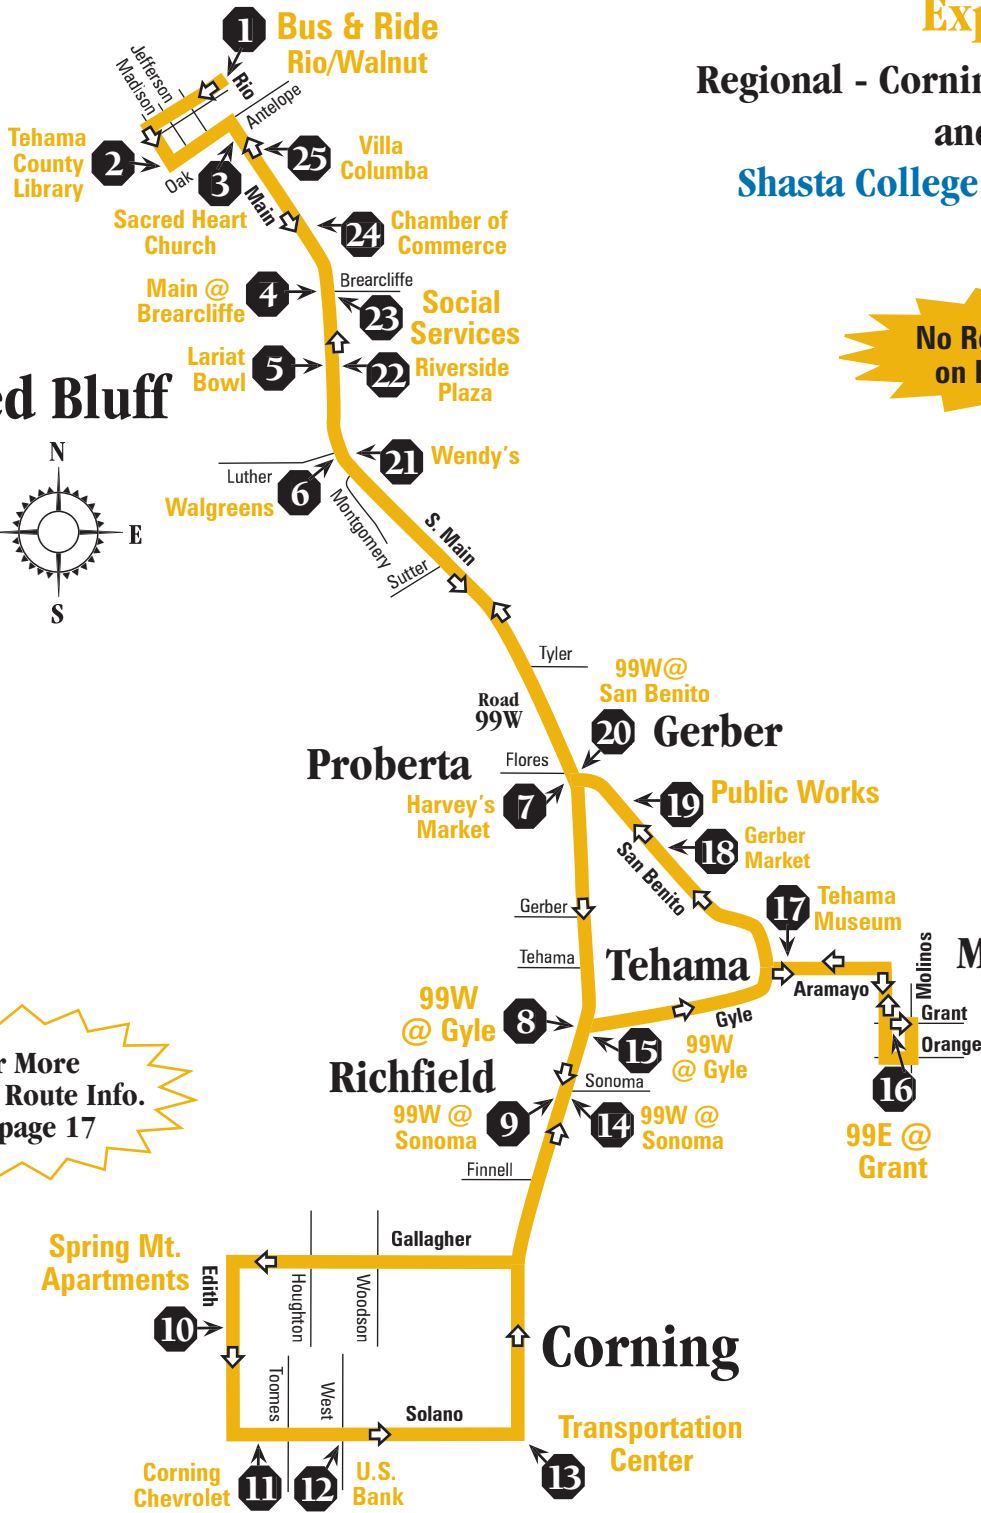

Connects @ 6:43 A.M.  
with Shasta College Bus

# MC-1 Morning Commuter Express Service

Regional - Corning, Los Molinos,  
and Red Bluff Area  
Shasta College Bus Connection

**No Route Deviations  
on Express Route**

## Red Bluff

For More Corning Route Info.  
See page 17

Bus & Ride Rio/Walnut	99W @ Gyle	Corning/Spring Mt. Apts.	Corning Trans. Center	99E @ Grant	Gerber Public Works	R.B. Social Services	Bus & Ride Rio/Walnut
1	8	10	13	16	19	23	1
5:15 A.M.	5:36	5:46	5:52	6:09	6:20	6:38	6:43